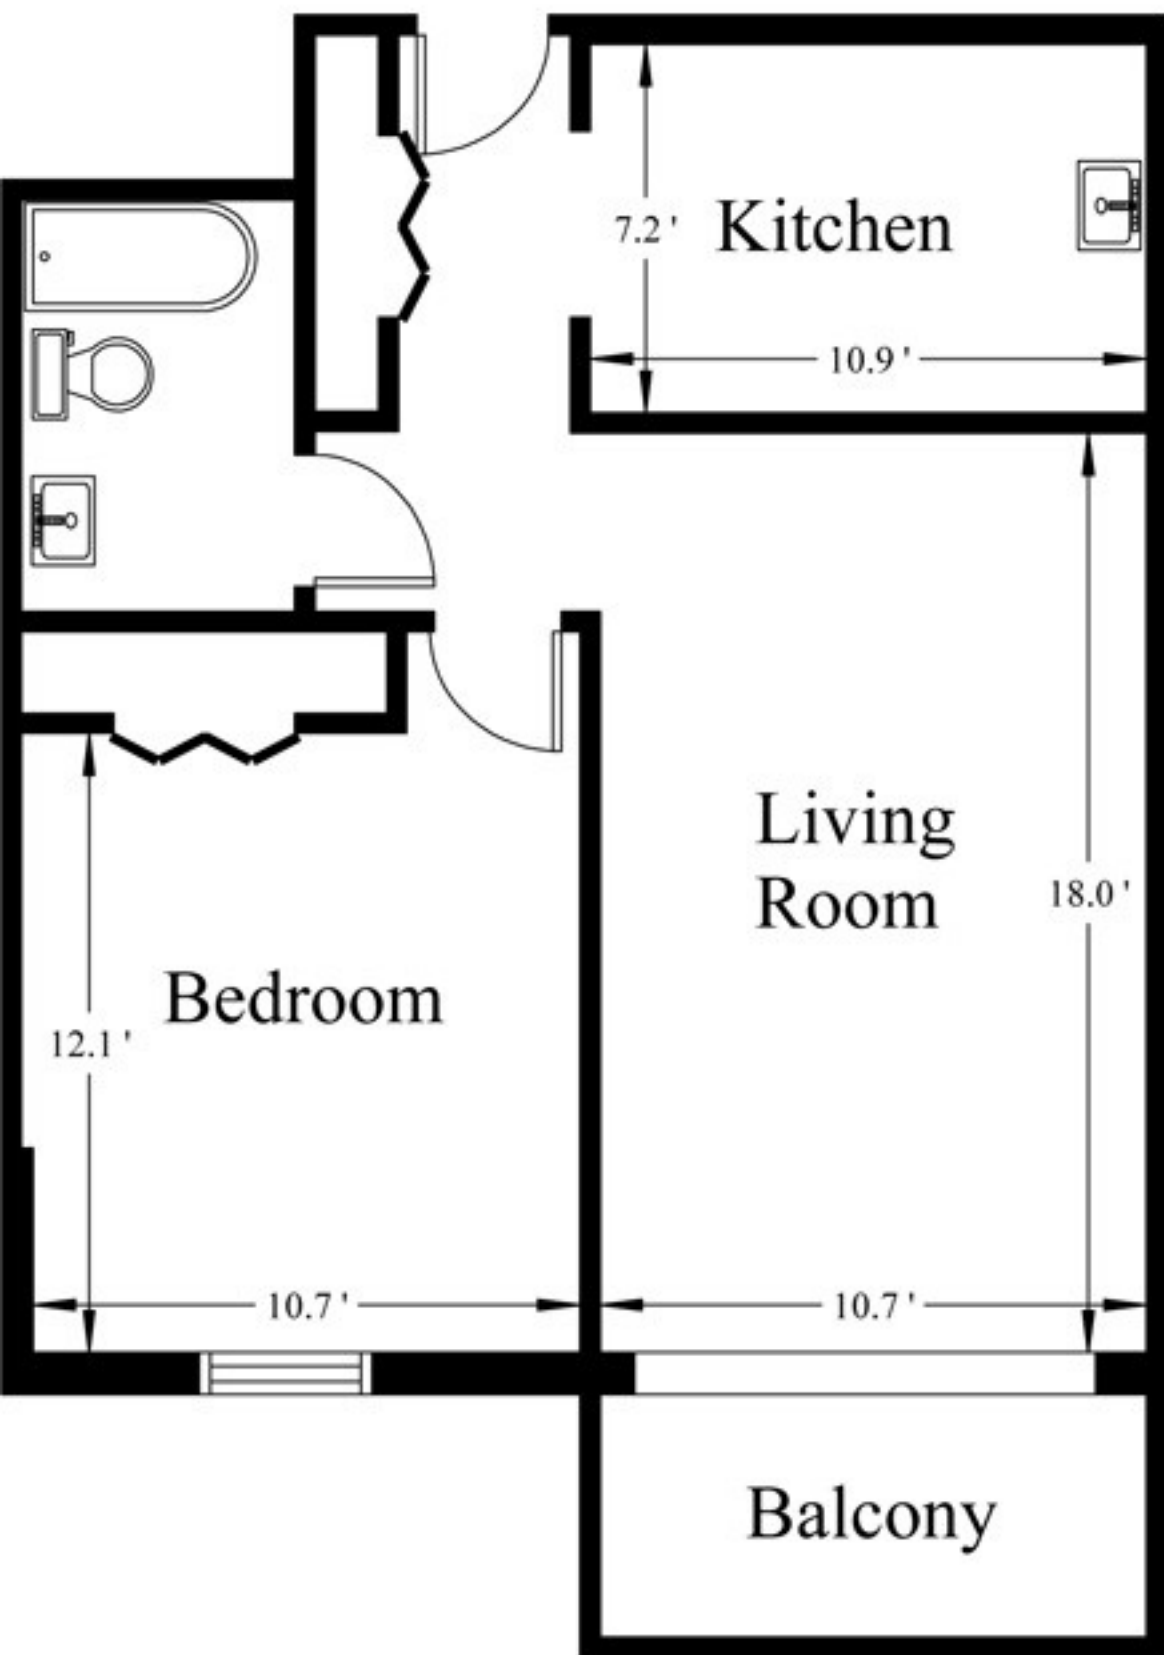

19 Plateau Crescent

One Bedroom

Main Living Area = 583 Square Feet