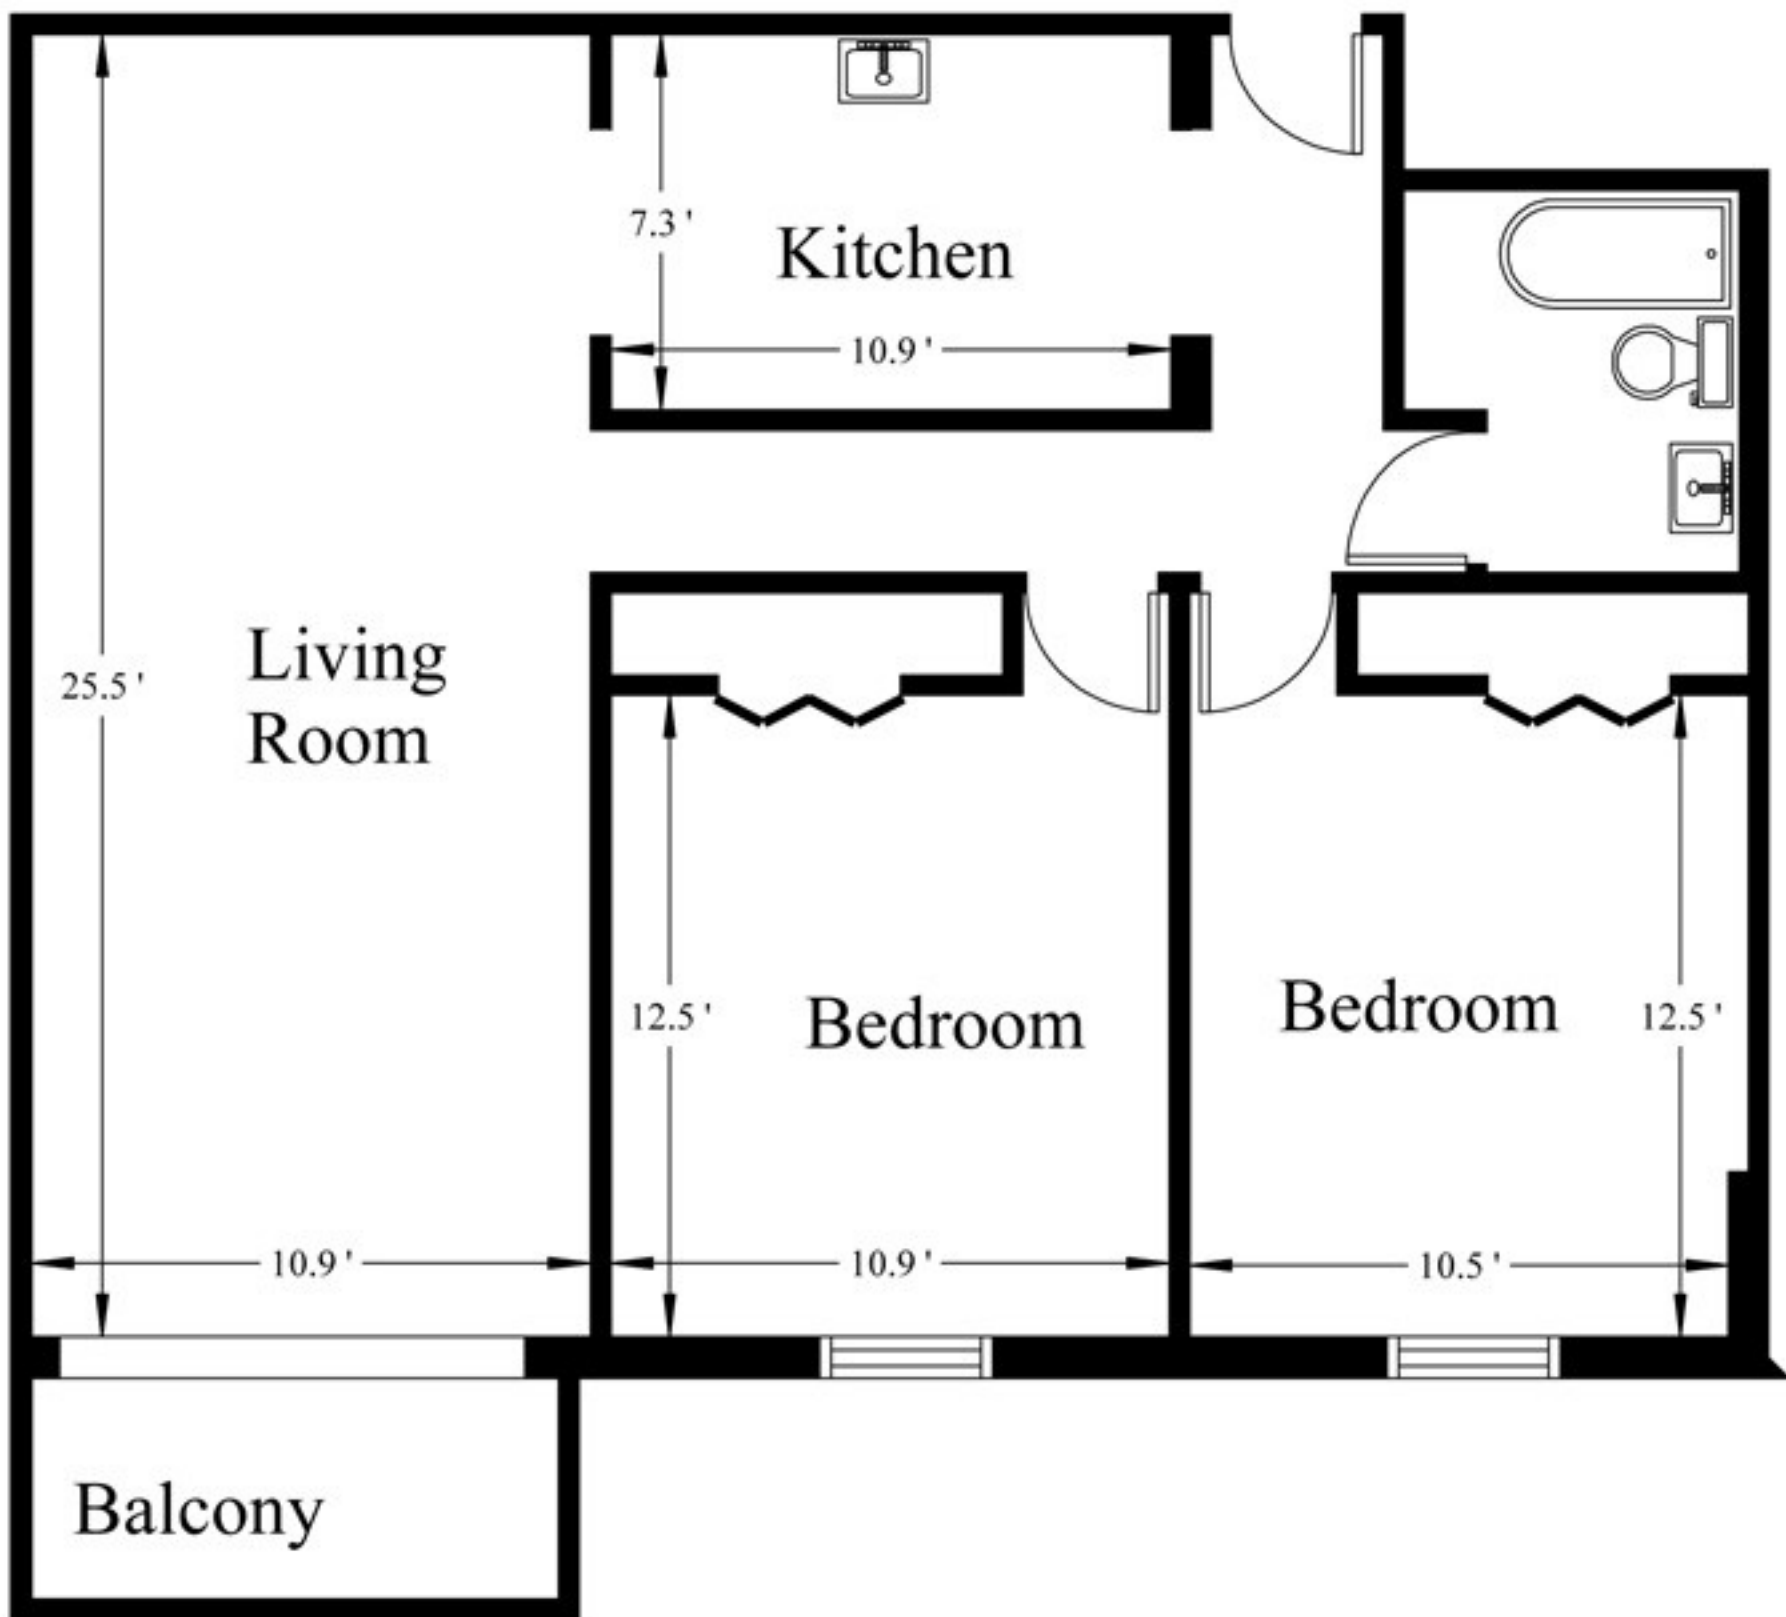

# 19 Plateau Crescent Two Bedroom

Main Living Area = 882 Square Feet