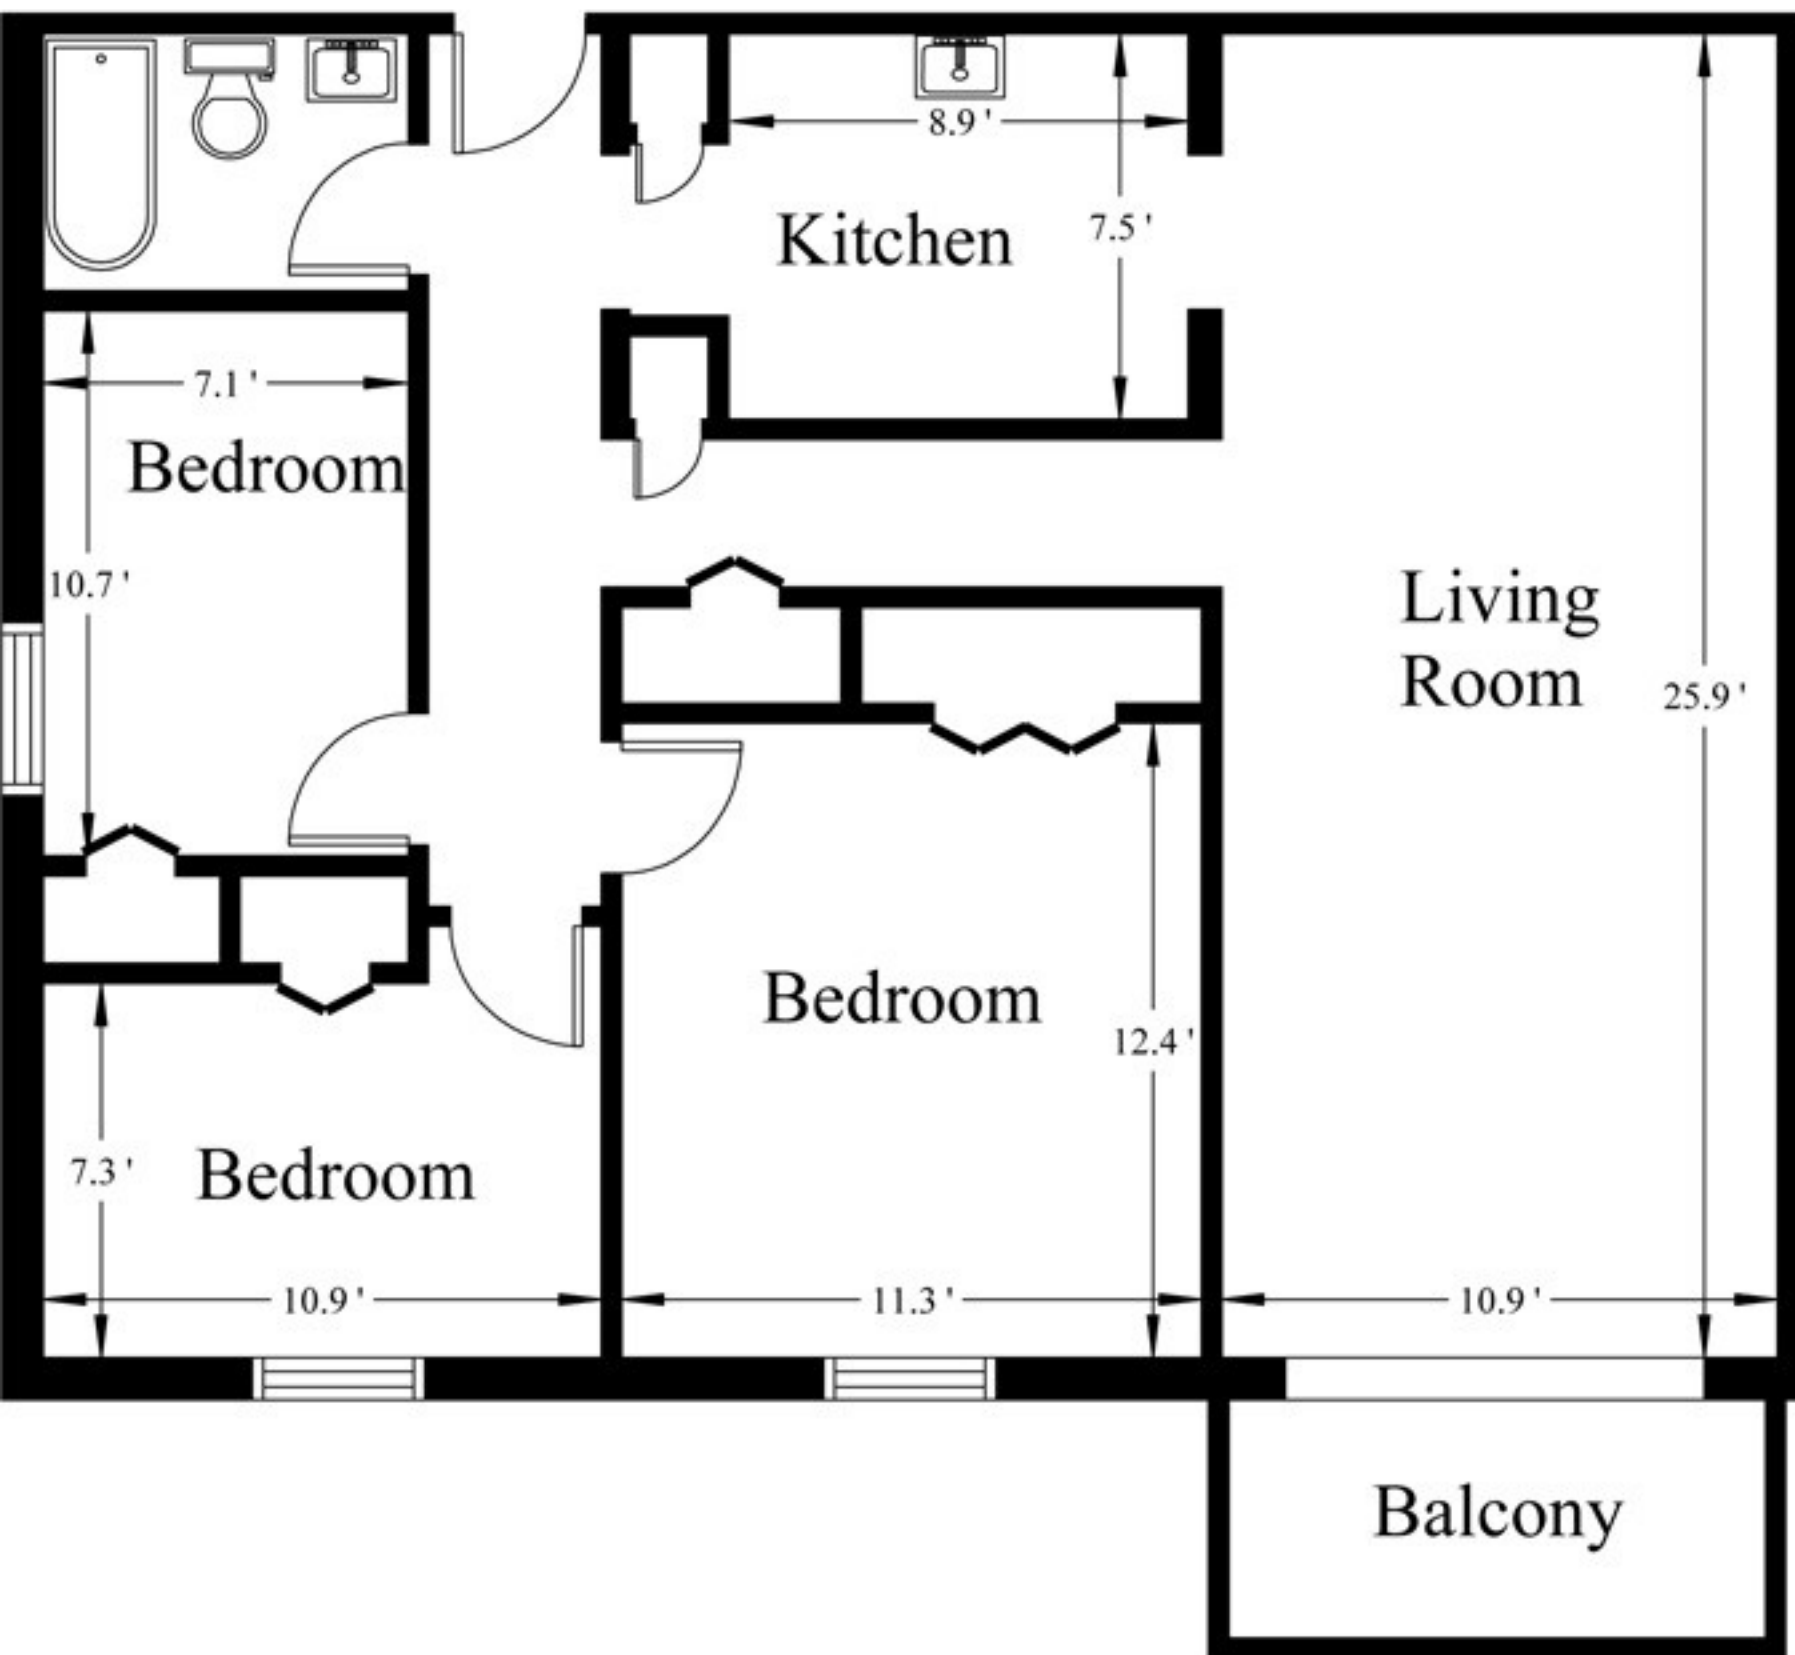

19 Plateau Crescent Three Bedroom

Main Living Area= 947 Square Feet