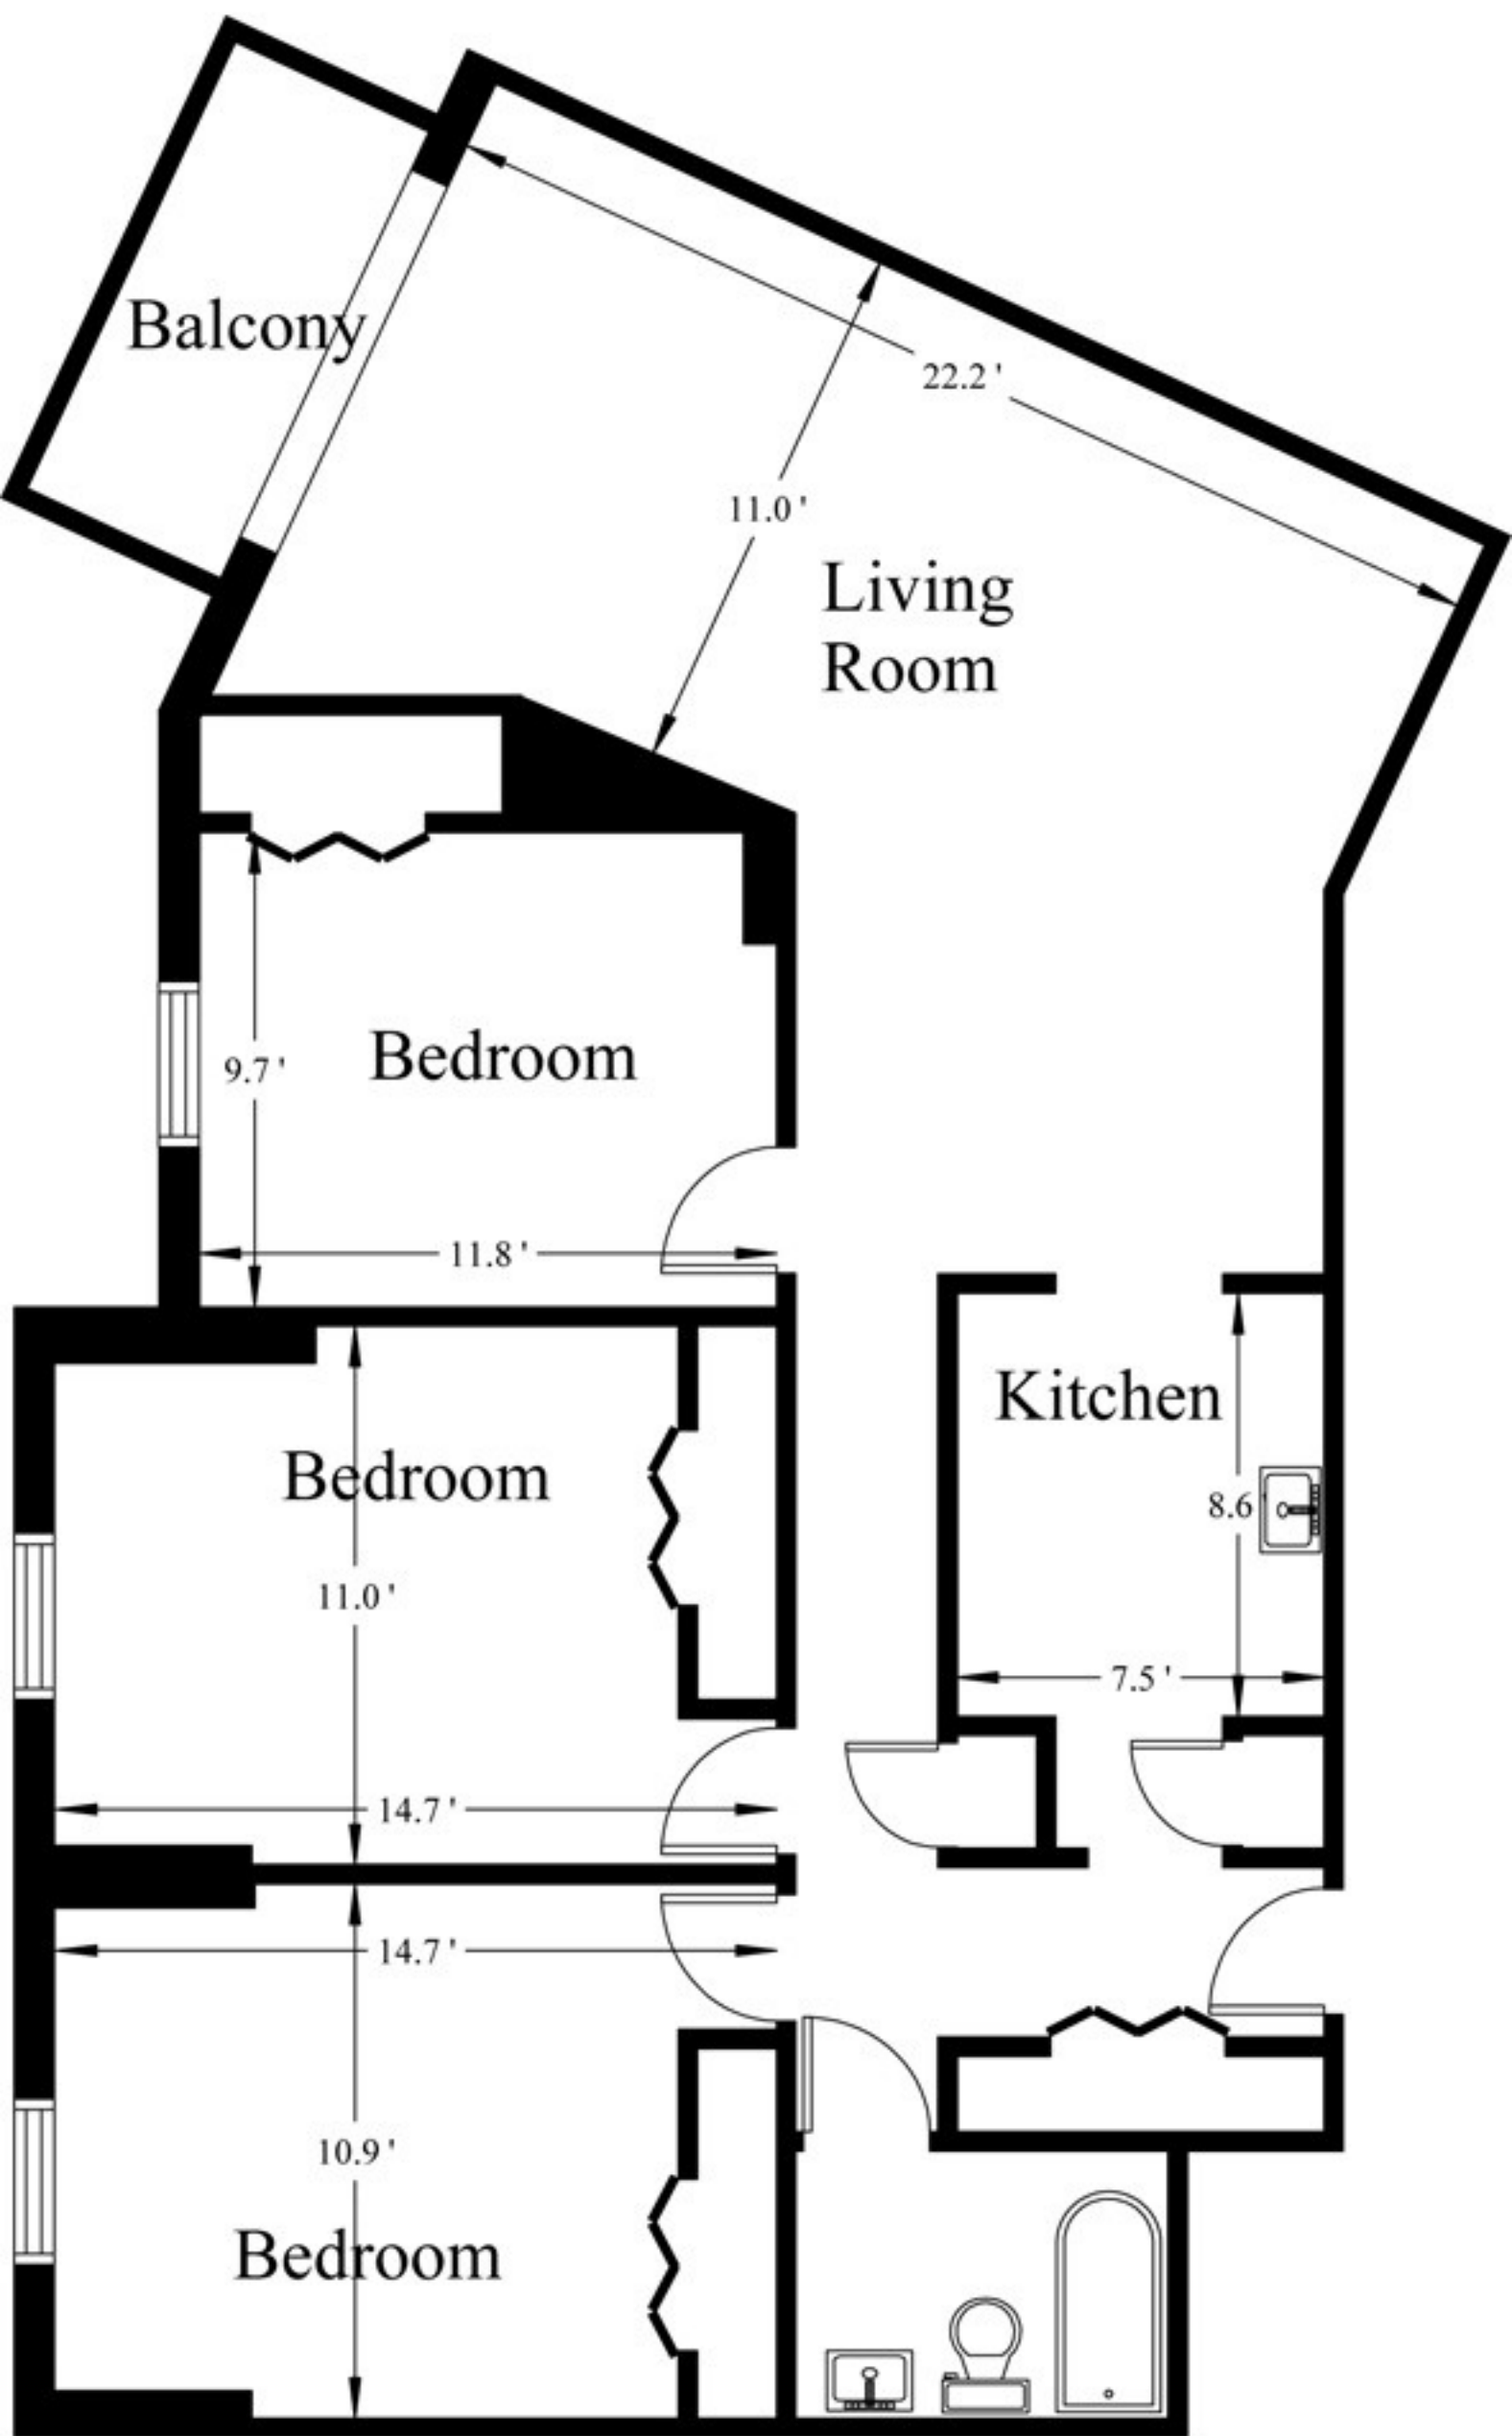

19 Plateau Crescent Three Bedroom

Main Living Area = 1,114 Square Feet