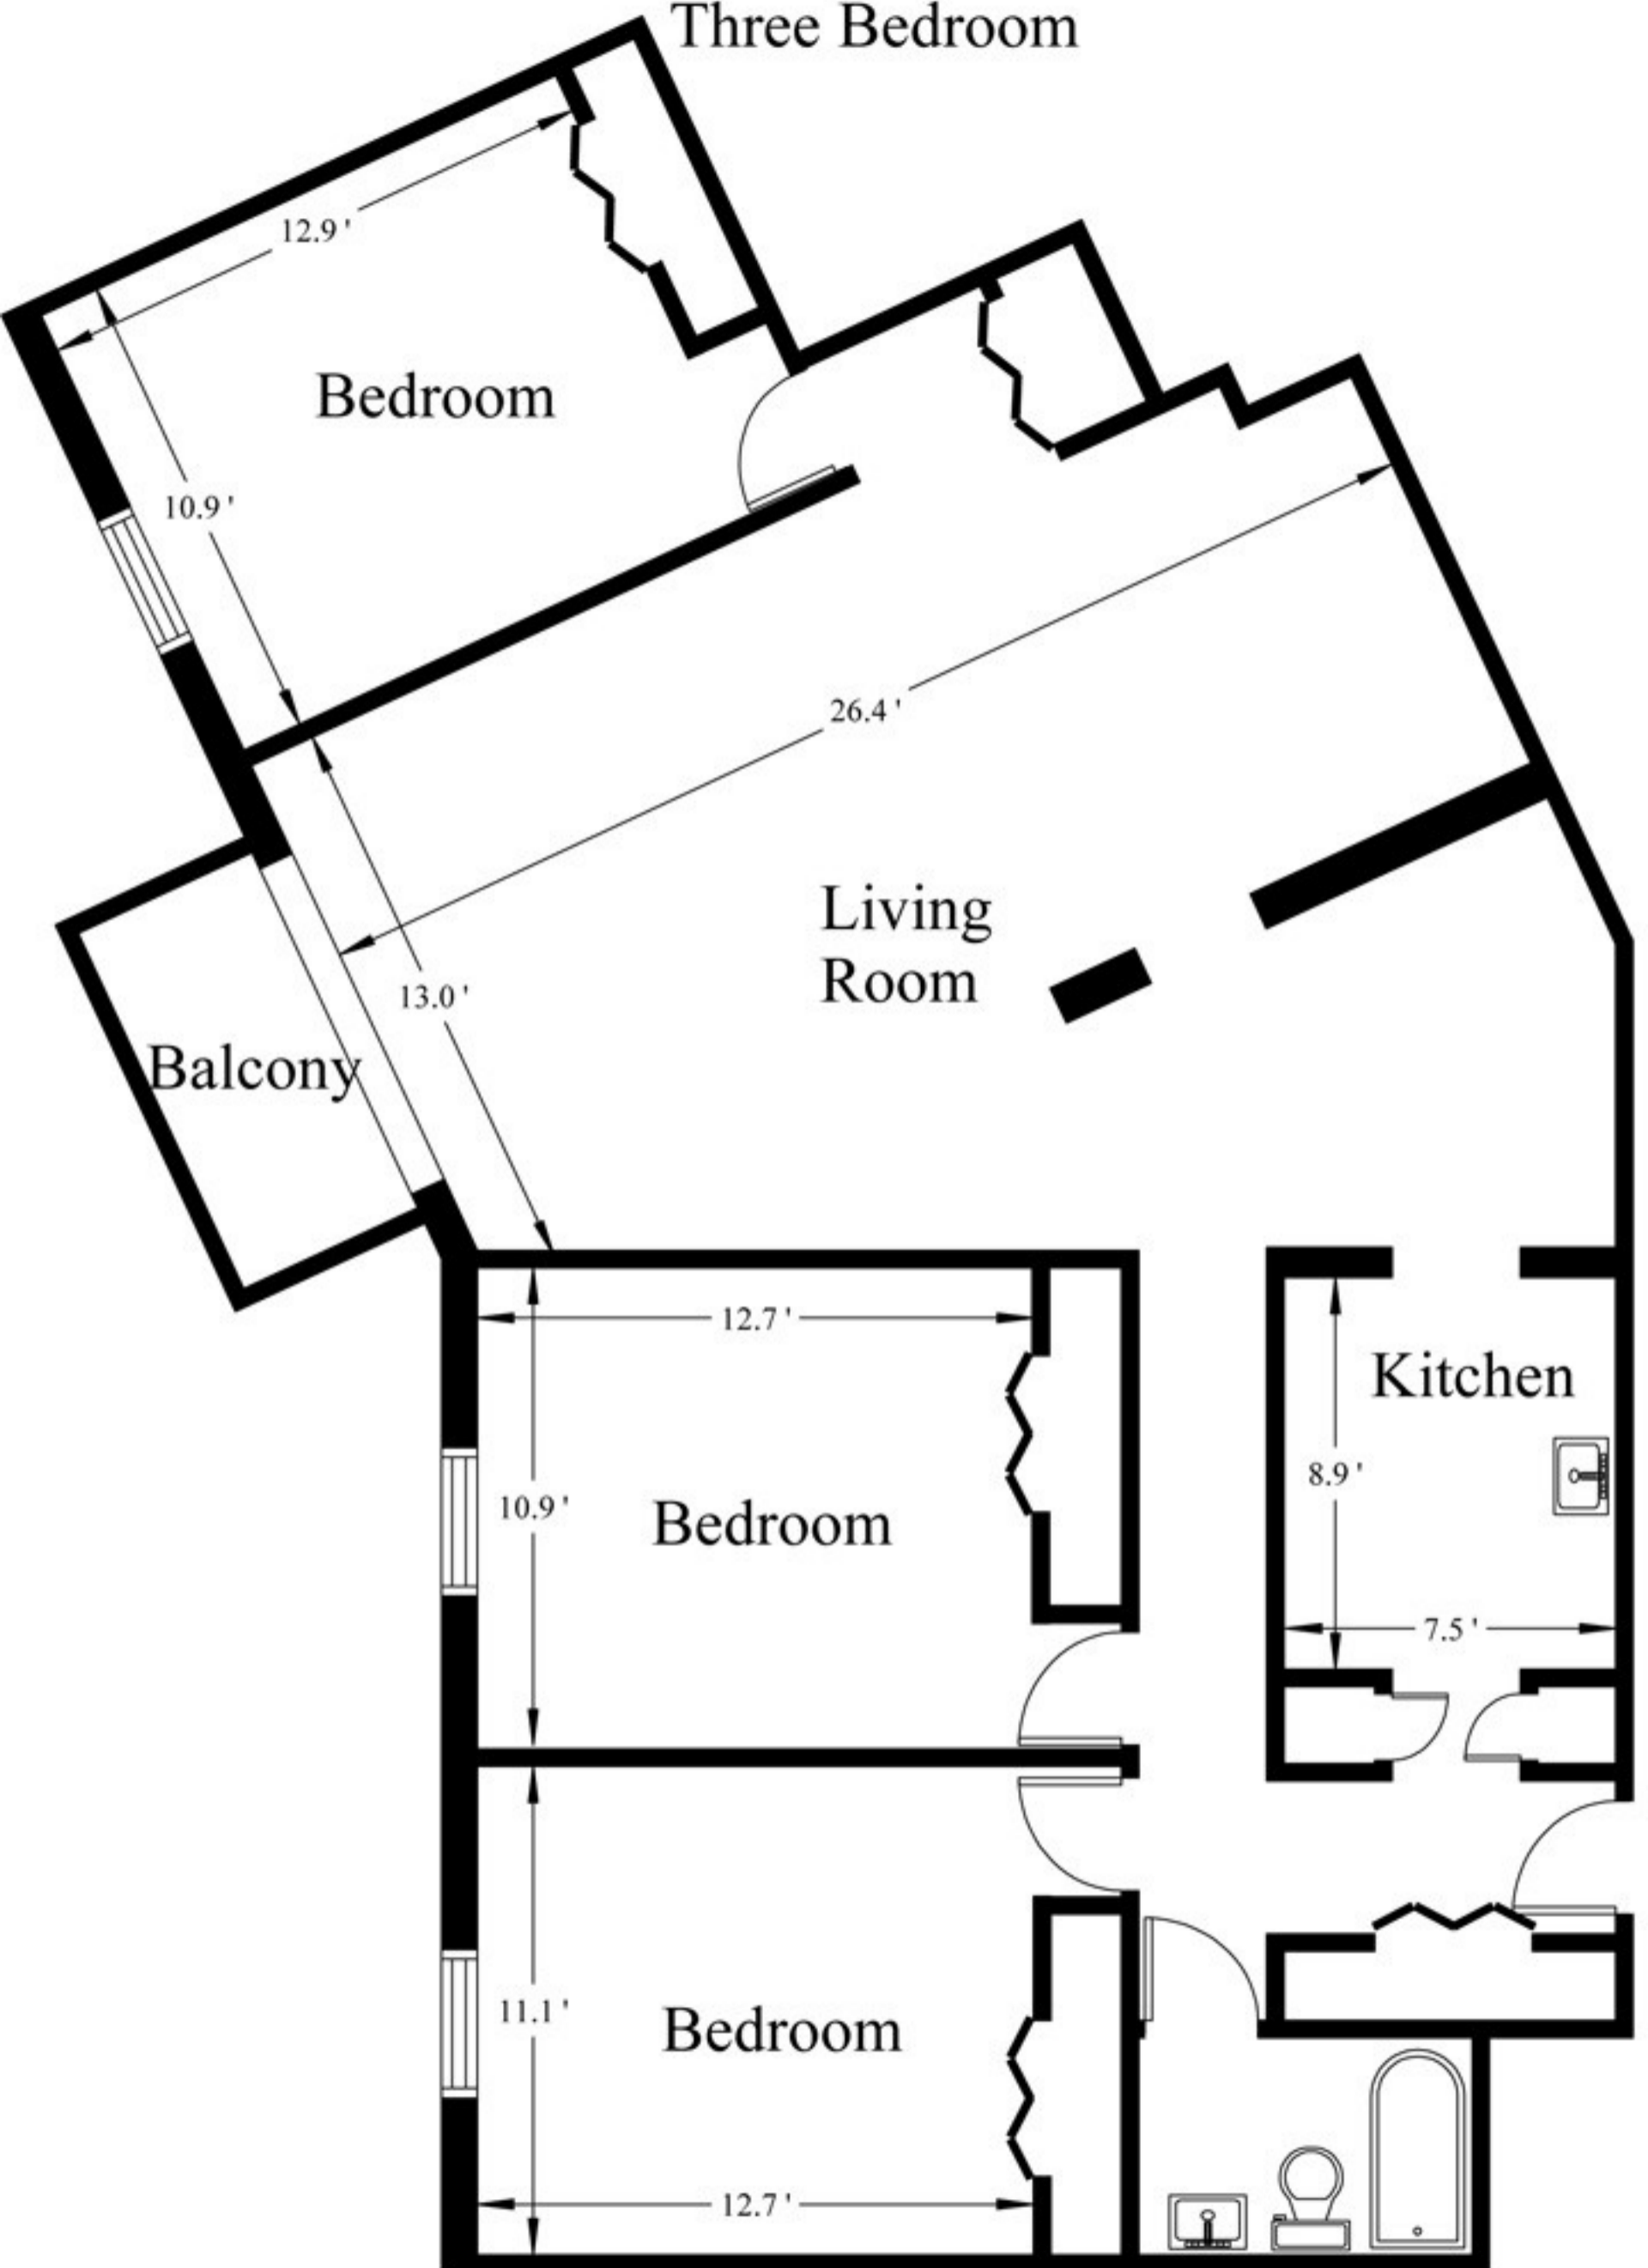

19 Plateau Crescent
Three Bedroom

Main Living Area = 1,295 Square Feet