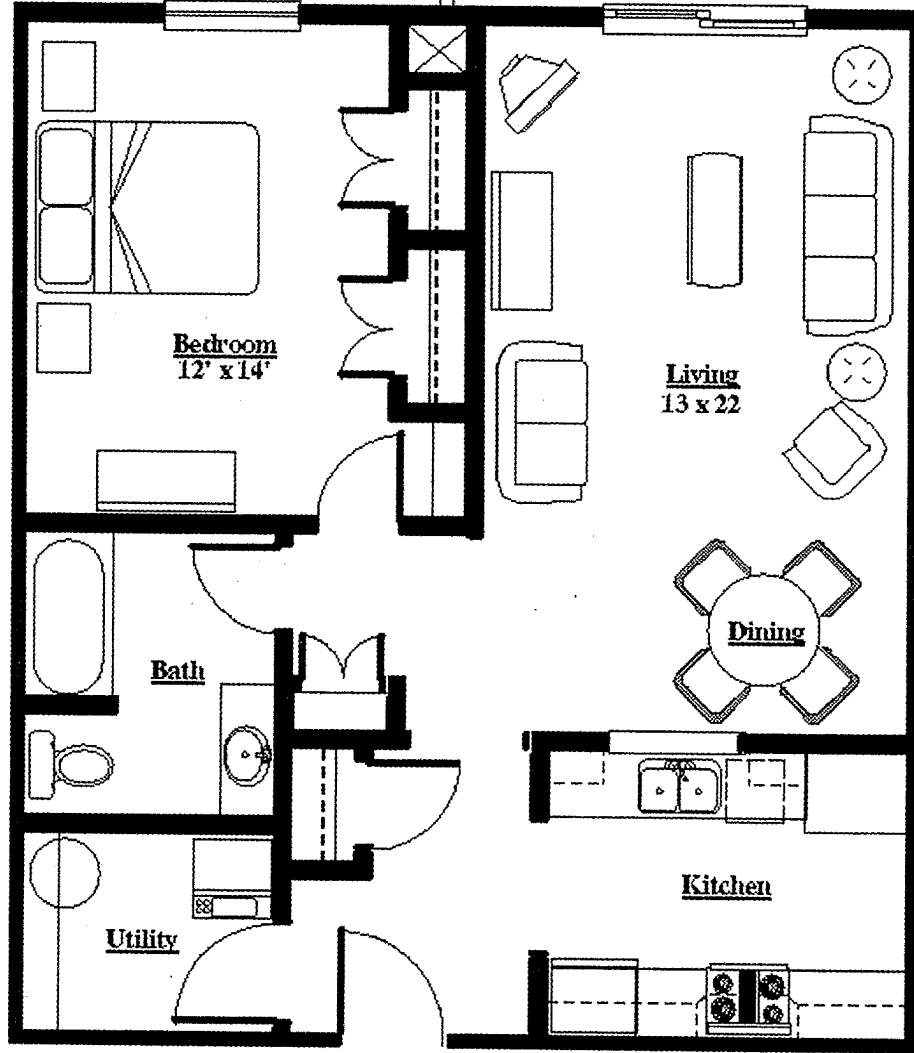

837 Sq ft

Balcony

## One Bedroom Suite

**MAPLERIDGE PLACE**  
RETIREMENT SUITES