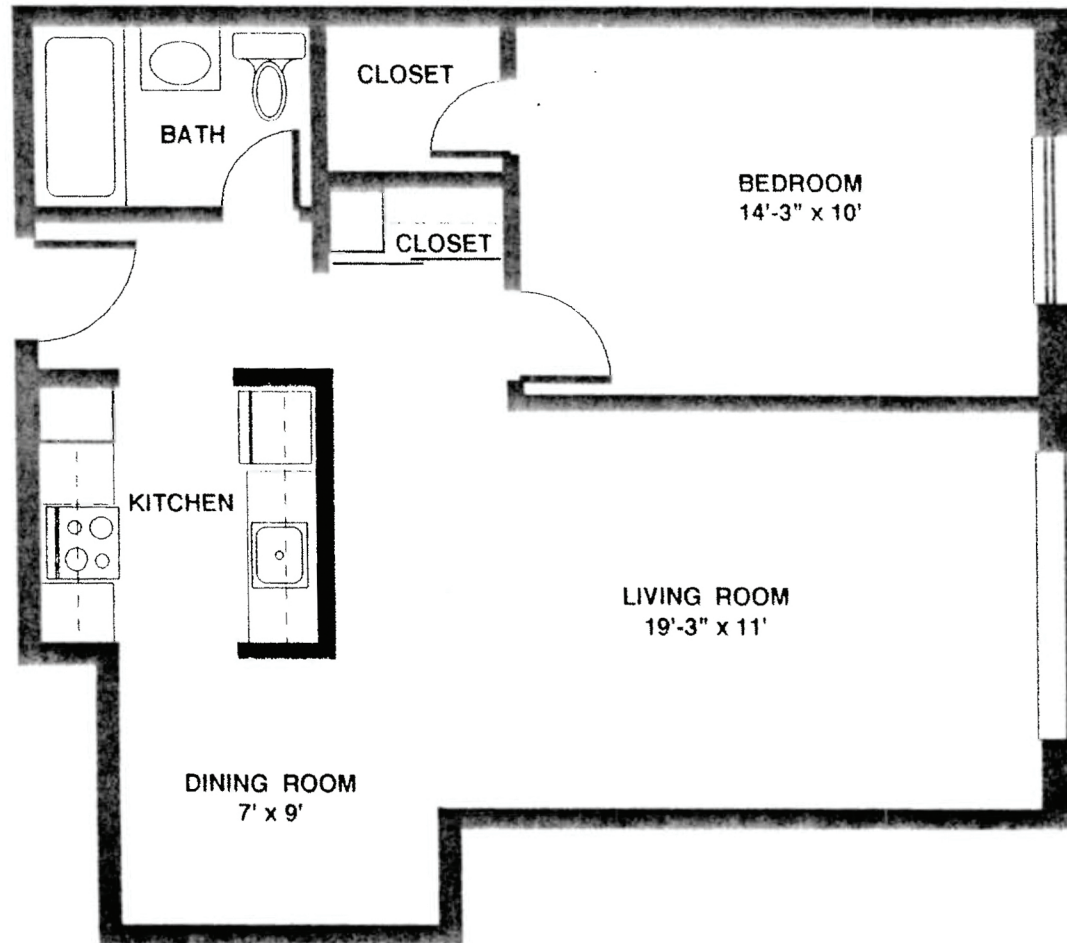

# *Princess Place*

**One Bedroom Suite  
657 Square Feet**