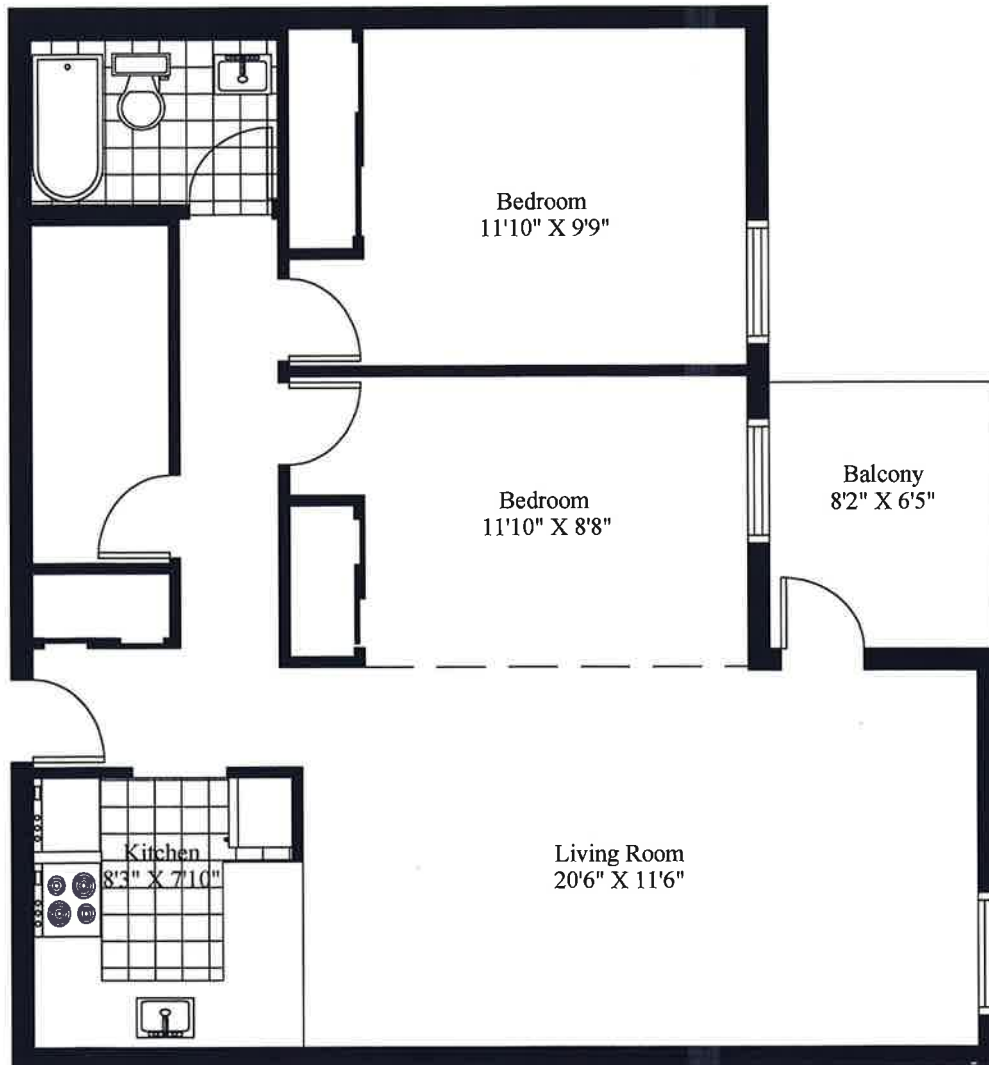

Rutledge Manor, 2 The Boulevard  
Typical 2 Bedroom (Balcony)

Unit Gross Area = 819 Square Feet