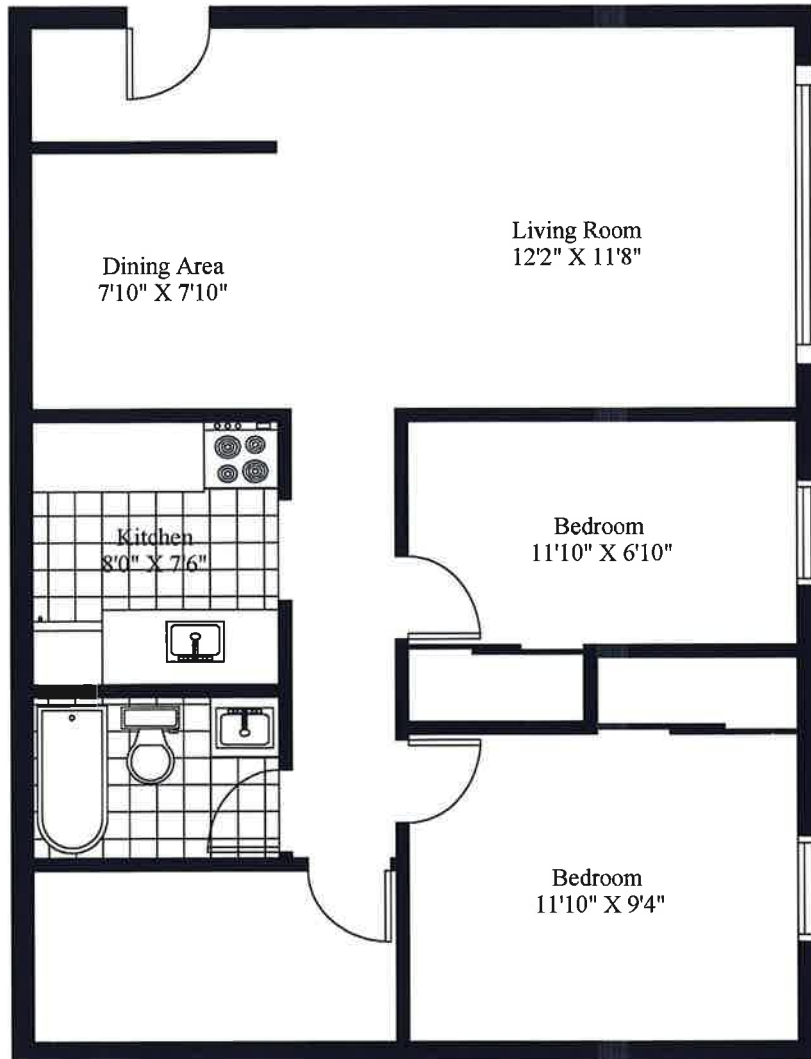

Ridgeview Apartments, 99 Lincoln Road  
Typical 2 Bedroom

Unit Gross Area = 767 Square Feet