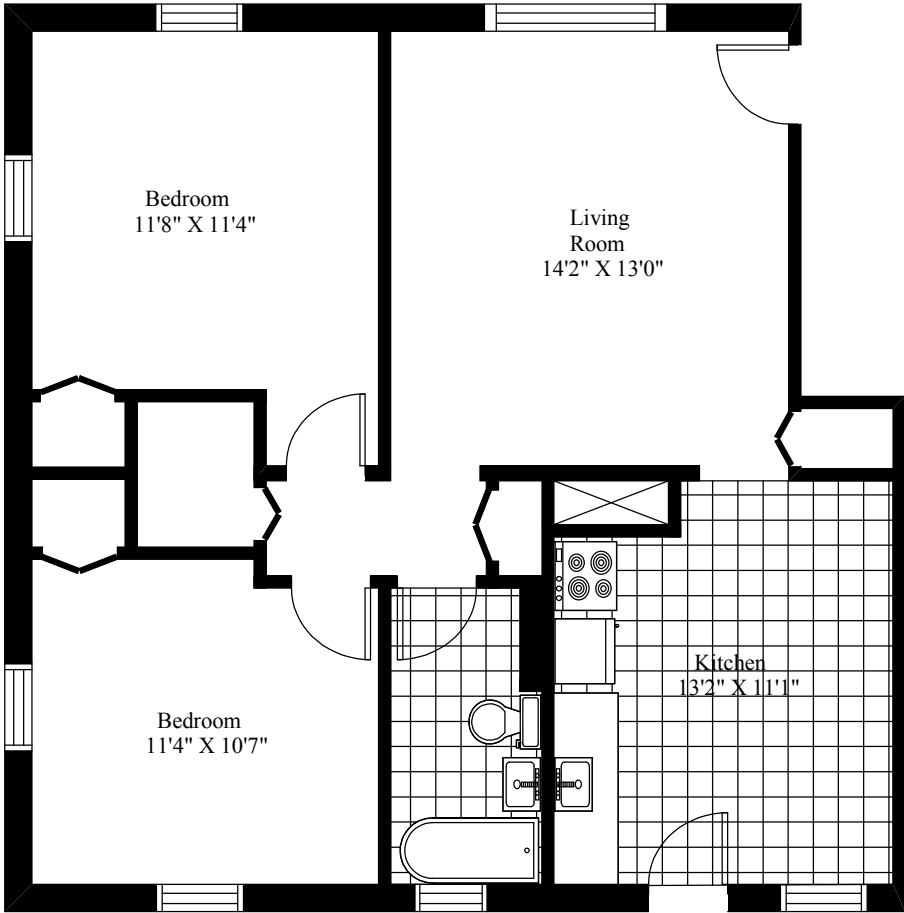

Newcastle Apartments
Typical Two Bedroom

Main Living Area = 818 Square Feet