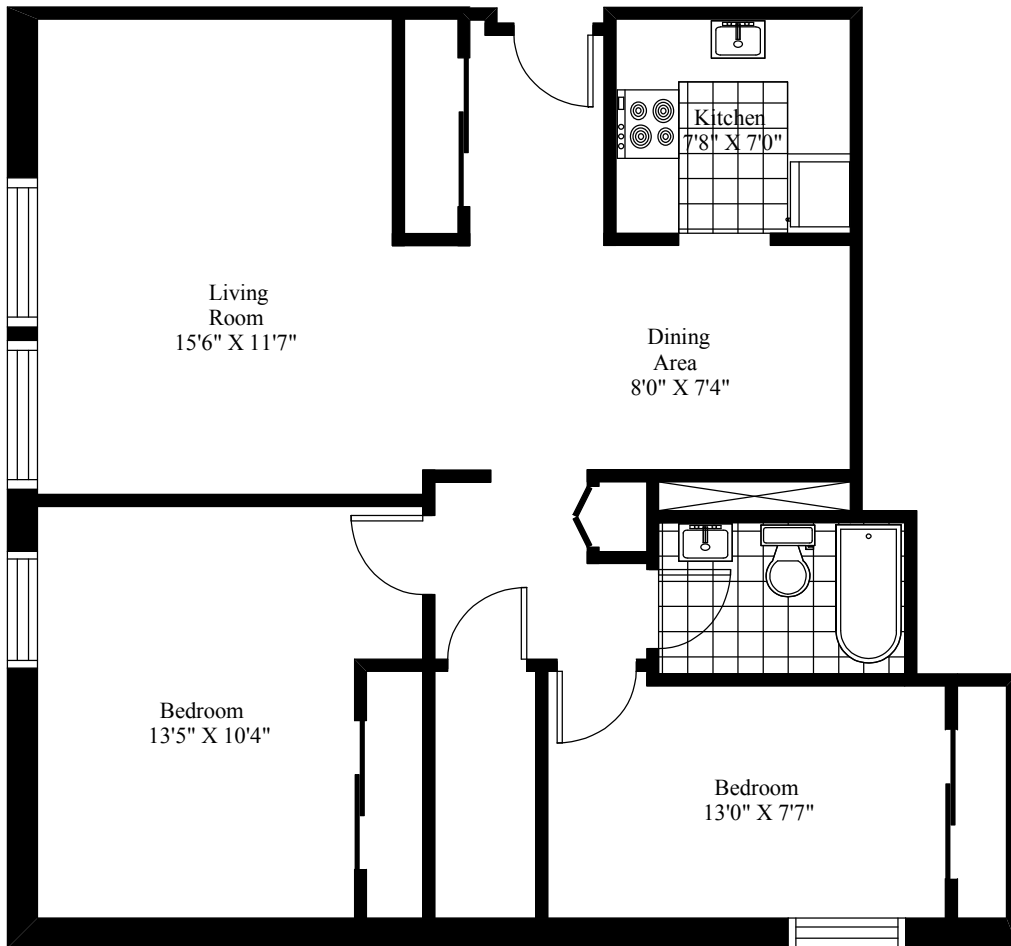

2155 & 2225 Monastery Lane  
Typical Two Bedroom

Main Living Area = 900 Square Feet