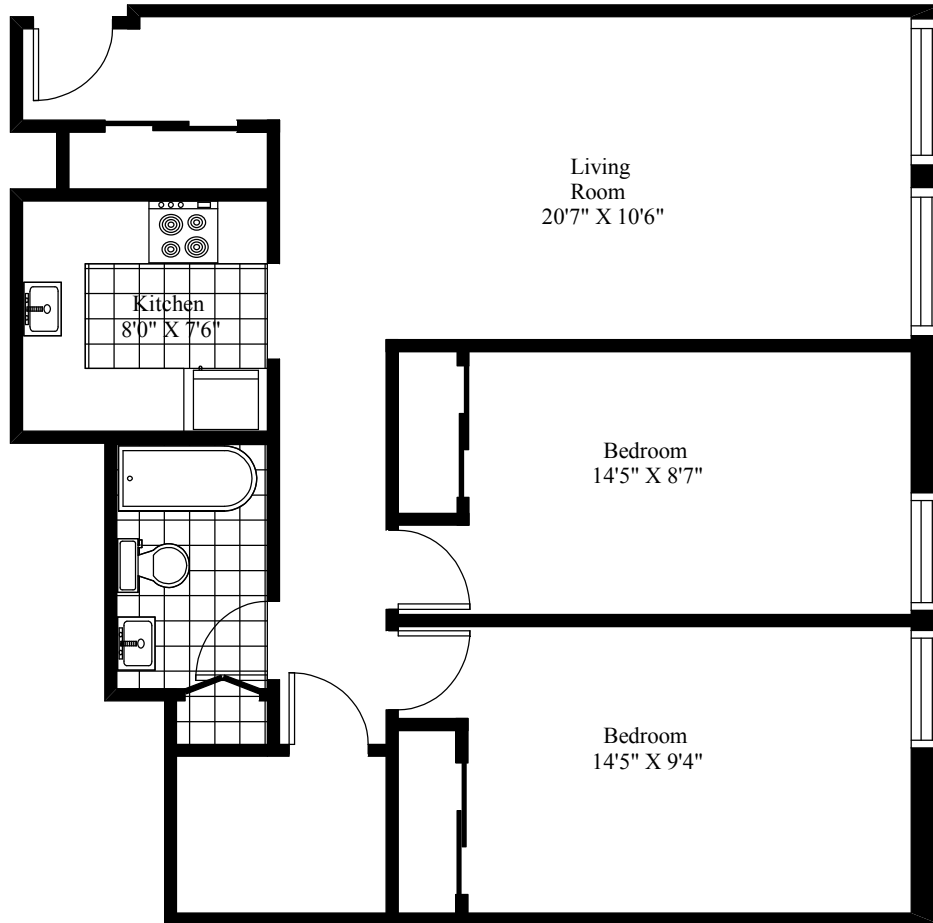

2155 & 2225 Monastery Lane
Typical Two Bedroom

Main Living Area = 832 Square Feet