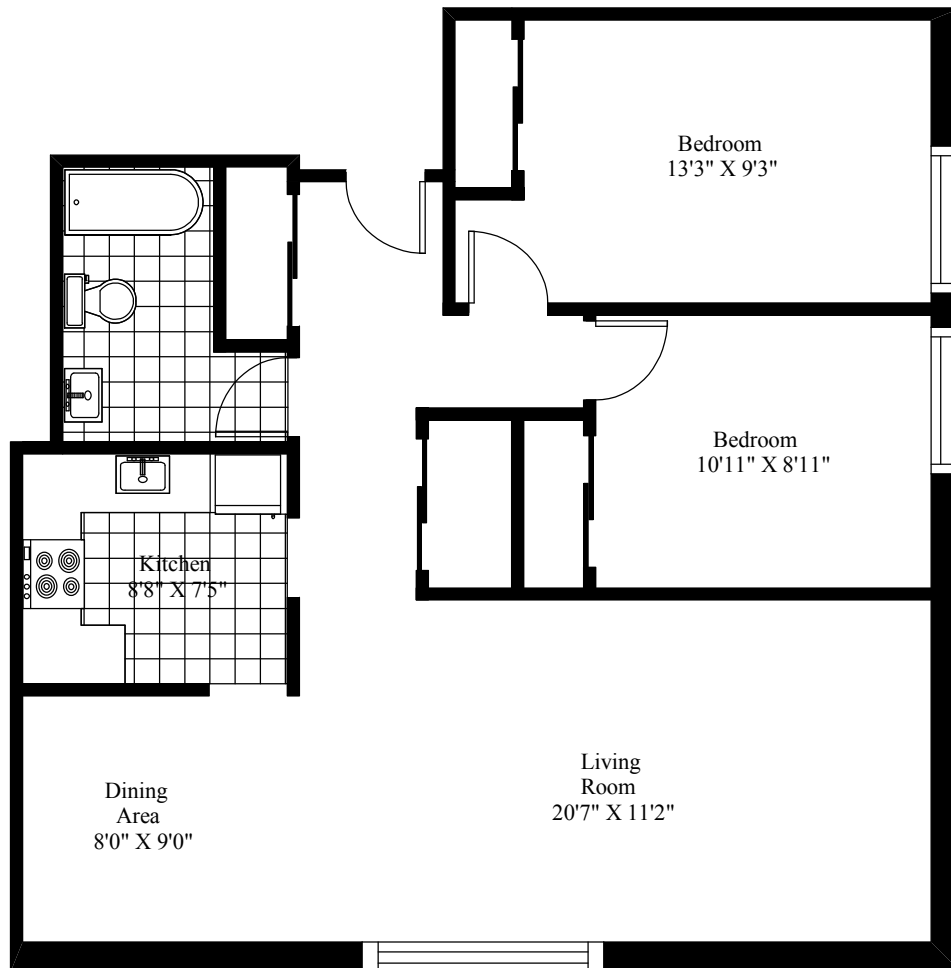

2155 & 2225 Monastery Lane
Typical Two Bedroom

Main Living Area = 883 Square Feet