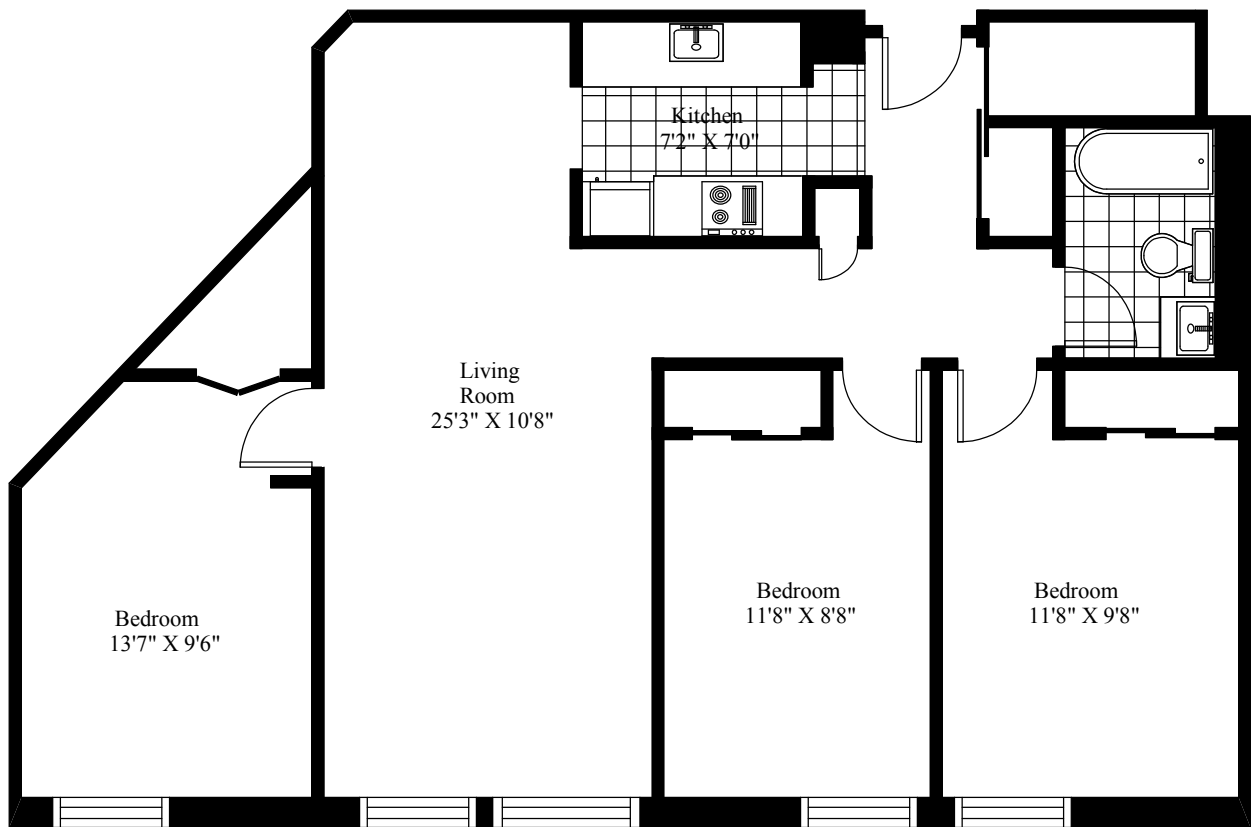

2155 & 2225 Monastery Lane
Typical Three Bedroom

Main Living Area = 965 Square Feet