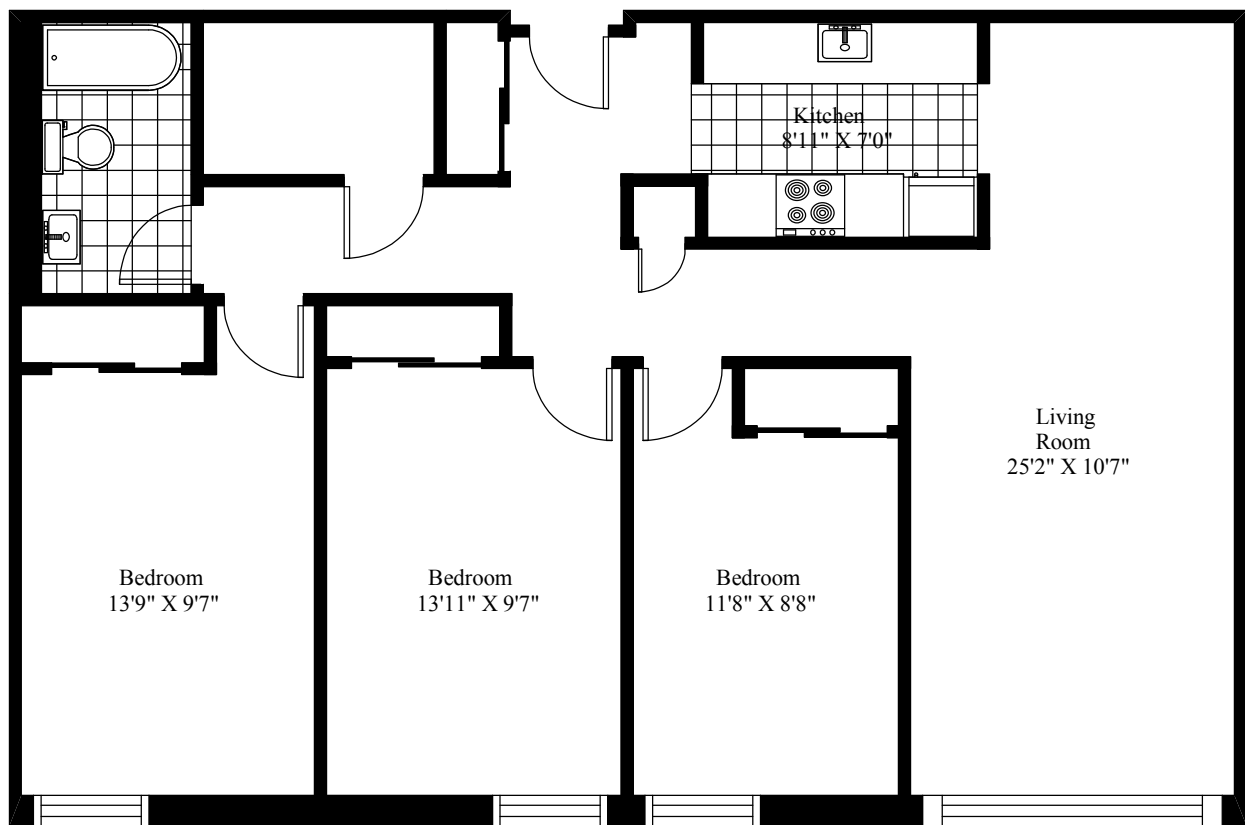

2155 & 2225 Monastery Lane
Typical Three Bedroom

Main Living Area = 1,060 Square Feet