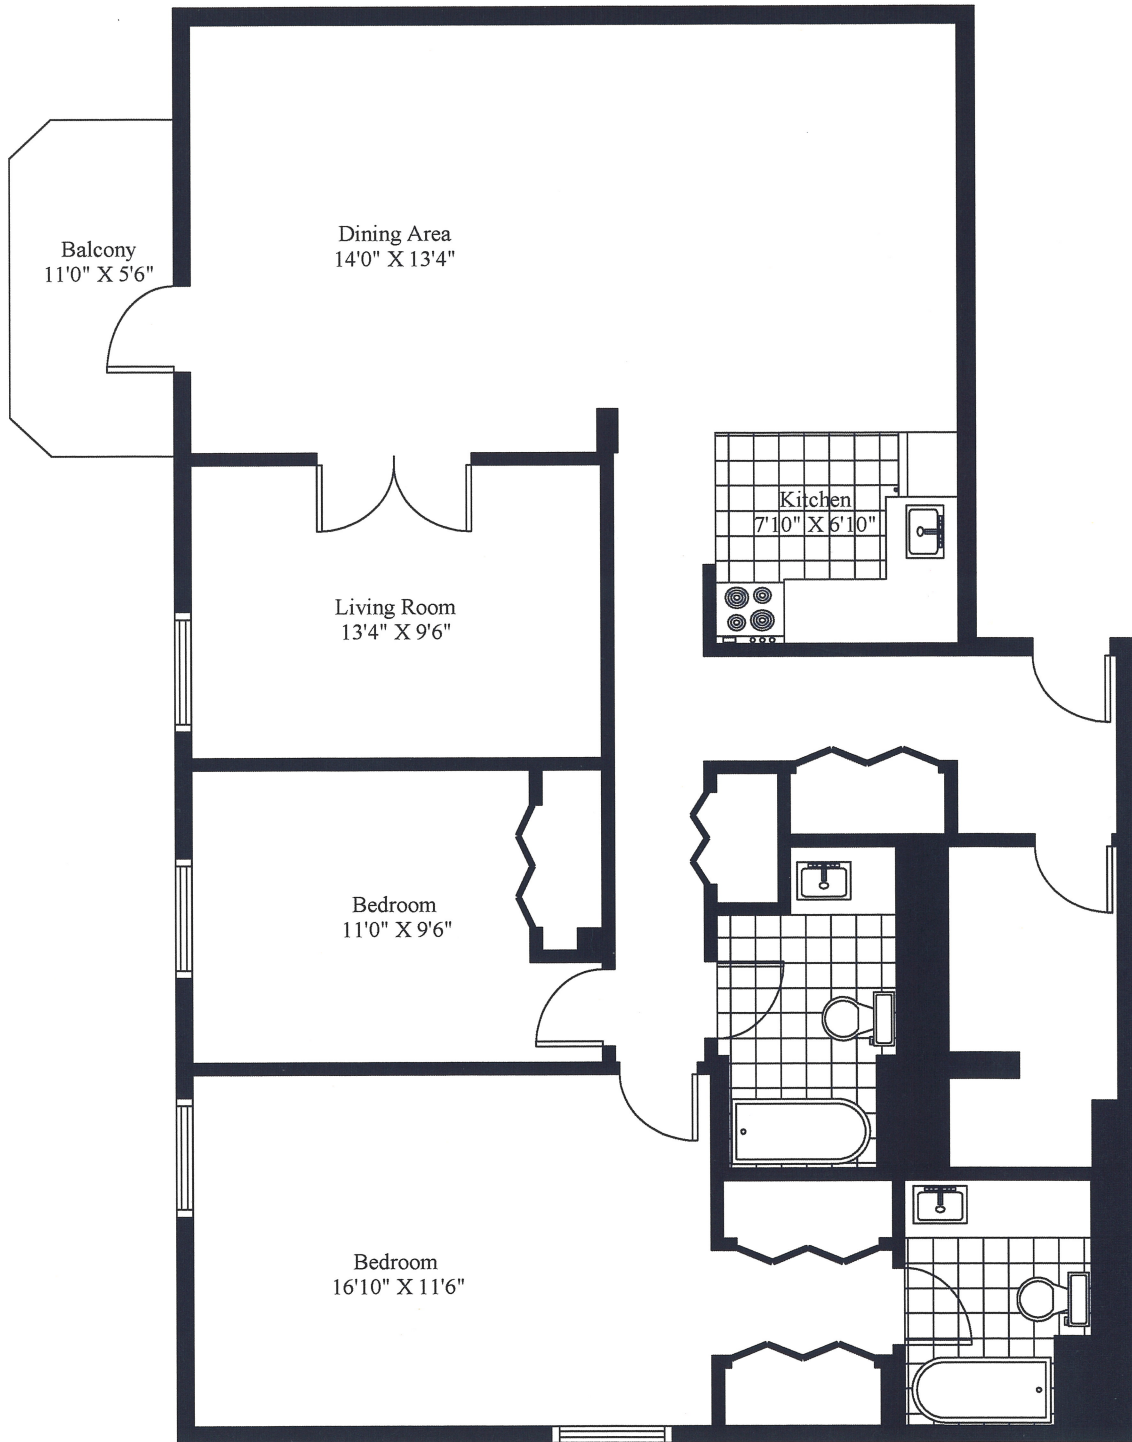

22 Westmount/Eagle Ridge  
Typical 2 Bedroom

Unit Gross Area = 1,346 Square Feet