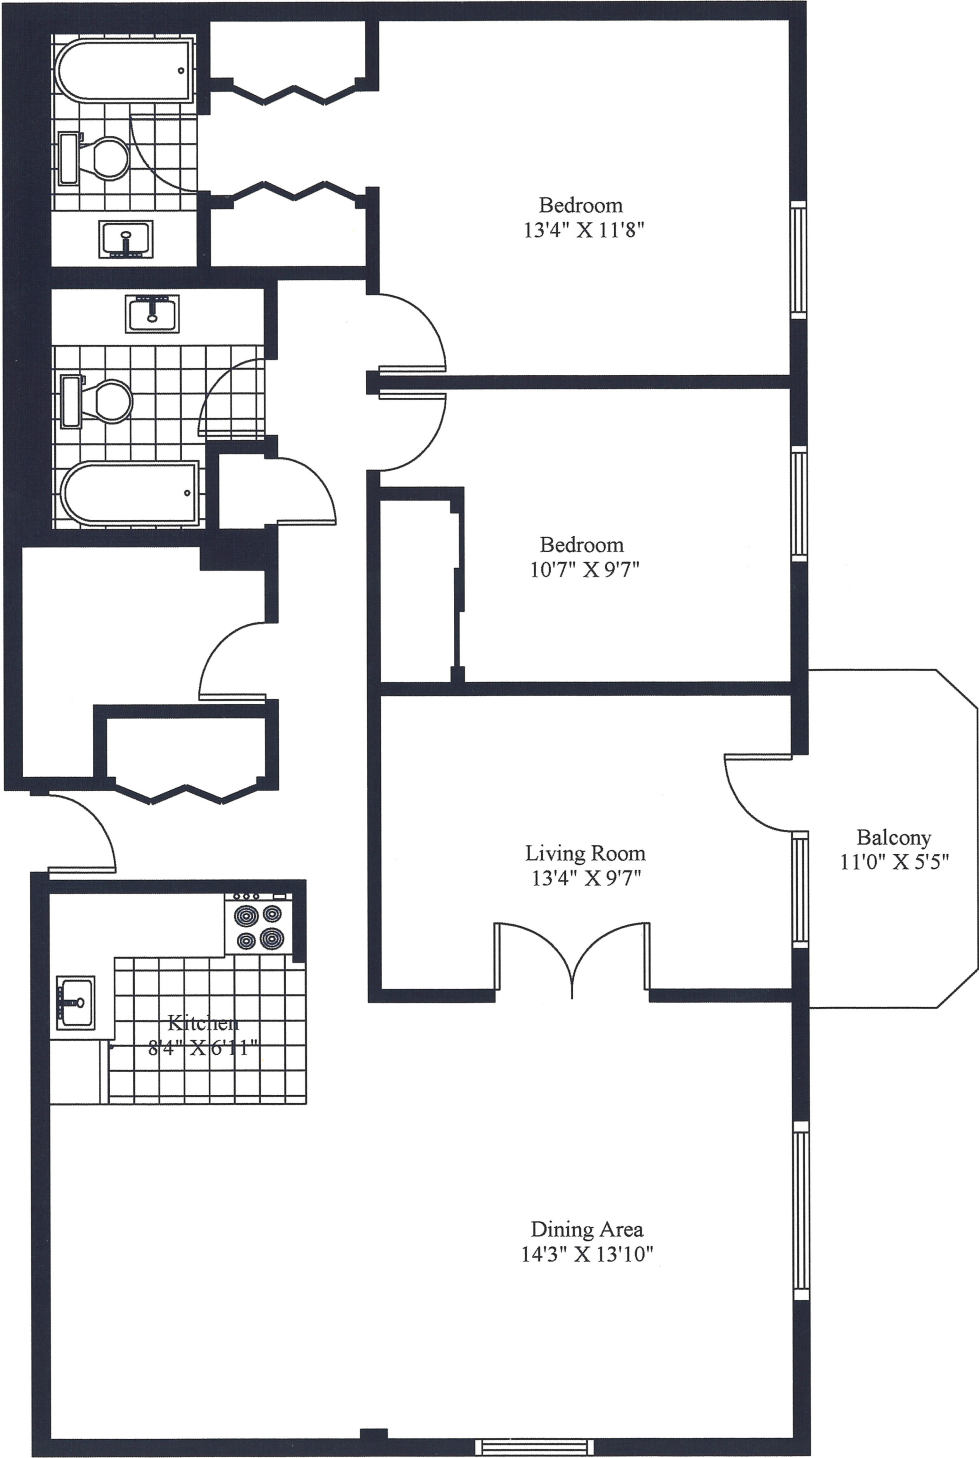

22 Westmount/Eagle Ridge  
Typical 2 Bedroom

Unit Gross Area = 1,209 Square Feet