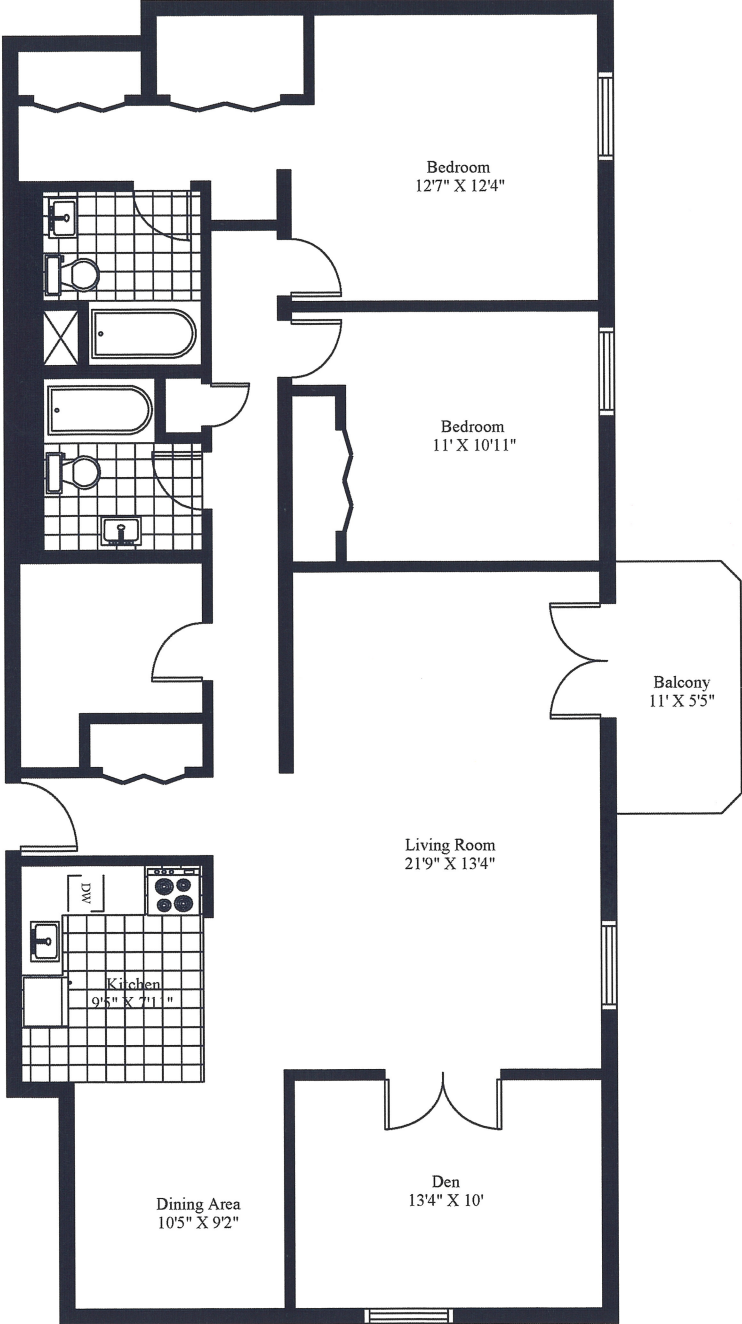

22 Westmount/Eagle Ridge
Typical 2 Bedroom + Den

Unit Gross Area = 1,481 Square Feet