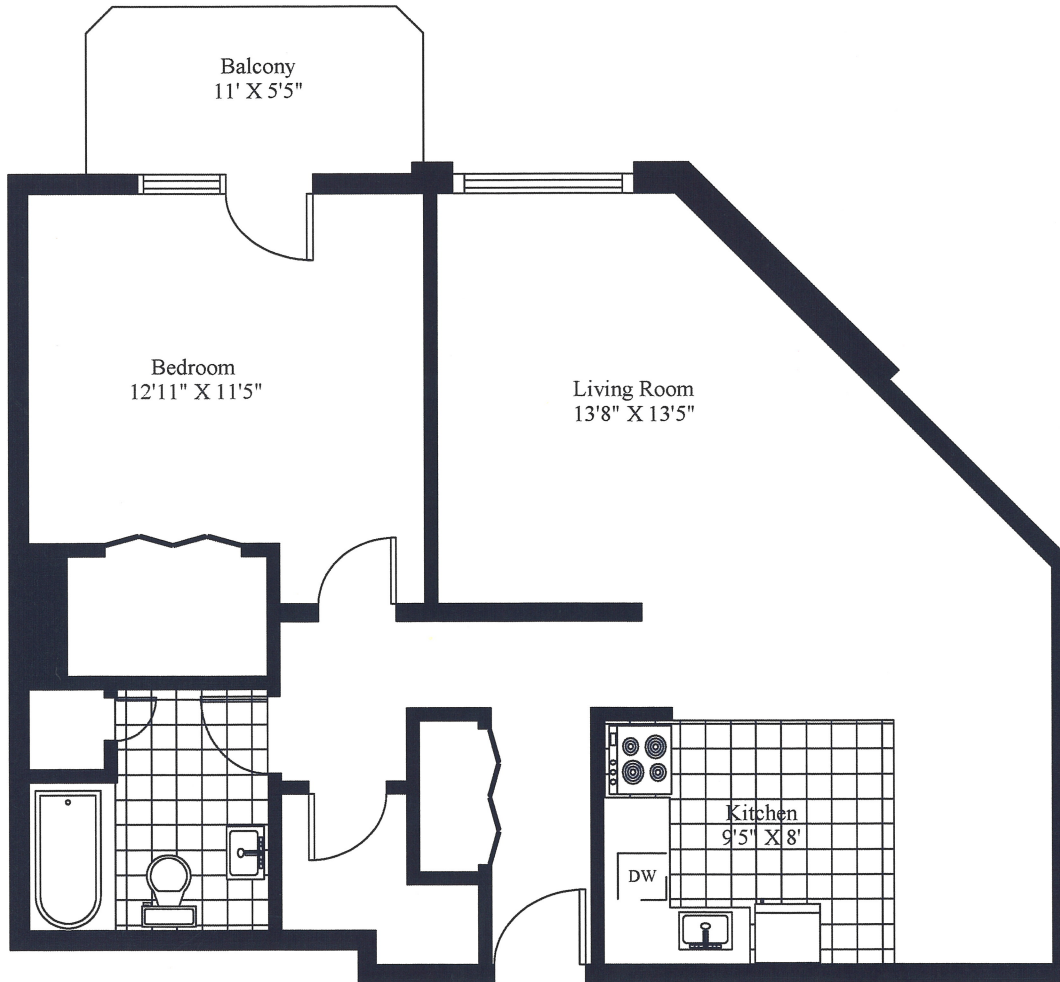

22 Westmount/Eagle Ridge
Typical 1 Bedroom

Unit Gross Area = 822 Square Feet