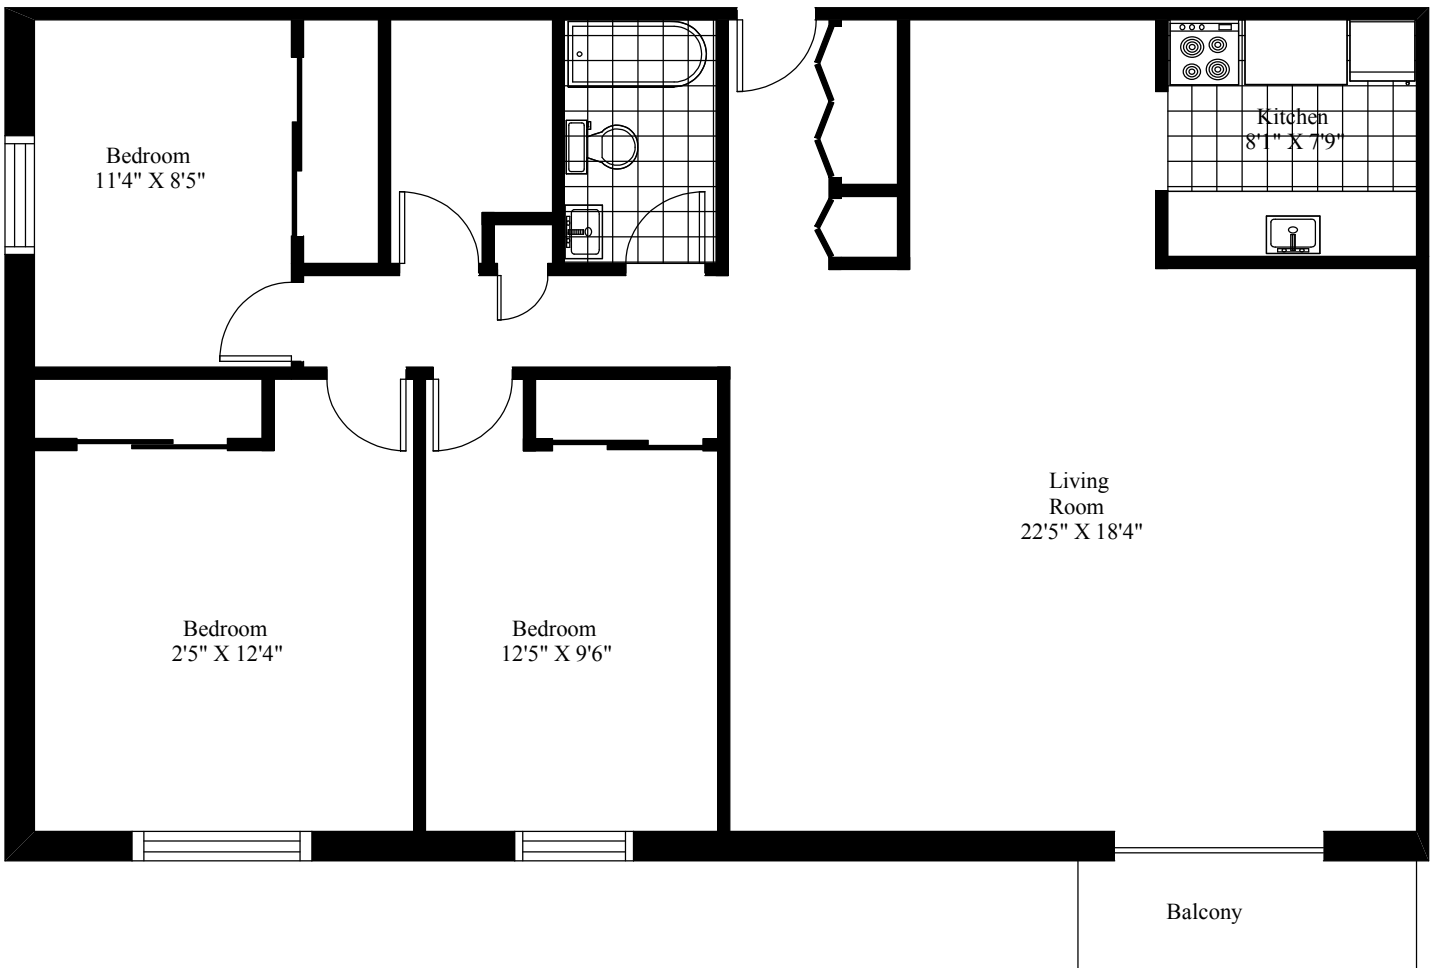

23 Glen Moir Terrace
Typical Three Bedroom

Main Living Area = 1,285 Square Feet