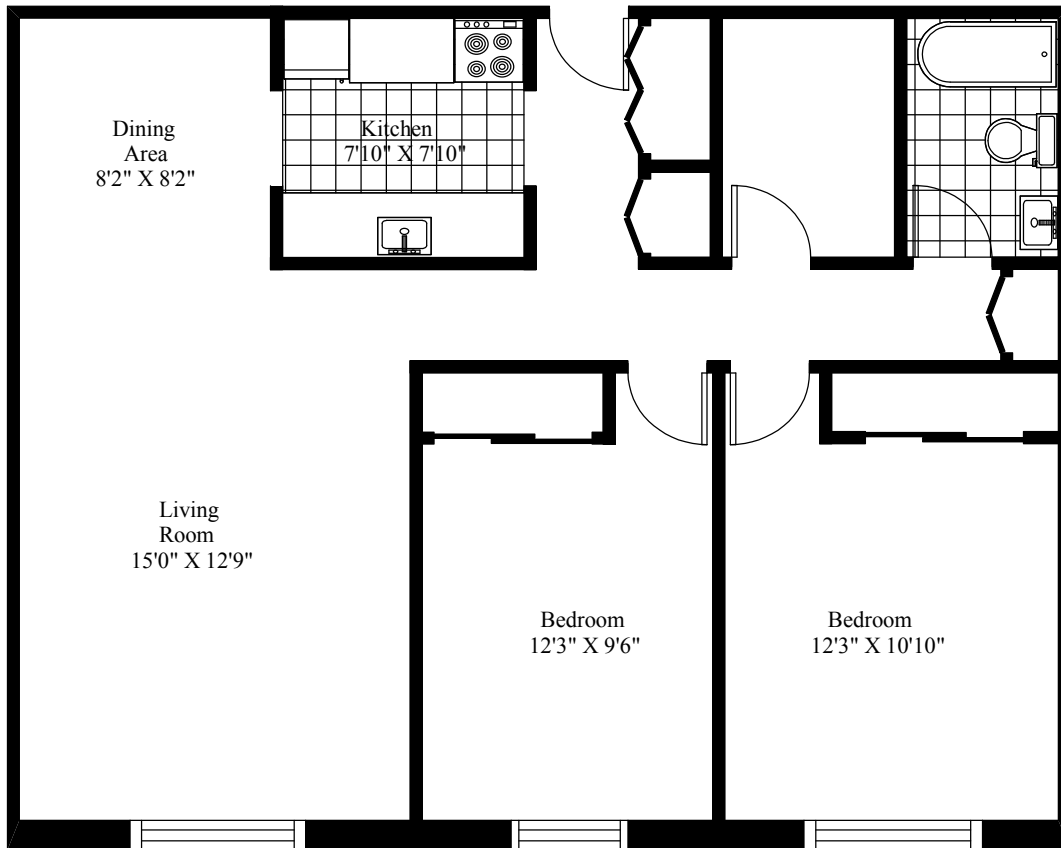

23 Glen Moir Terrace
Typical Two Bedroom

Main Living Area = 943 Square Feet