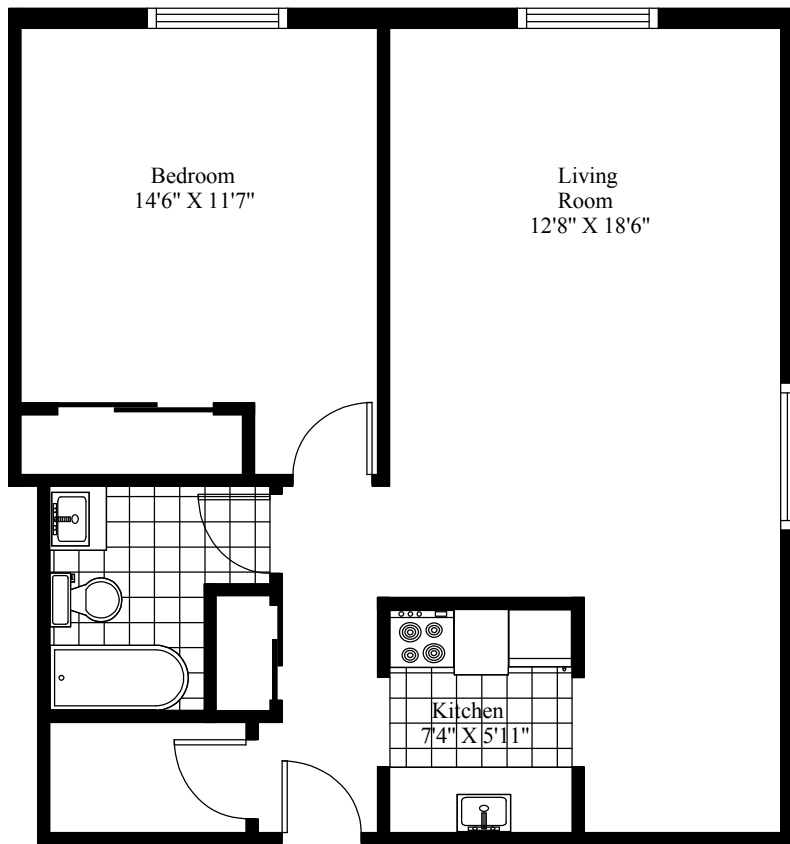

246 Bedford Highway
Typical One Bedroom

Main Living Area = 687 Square Feet