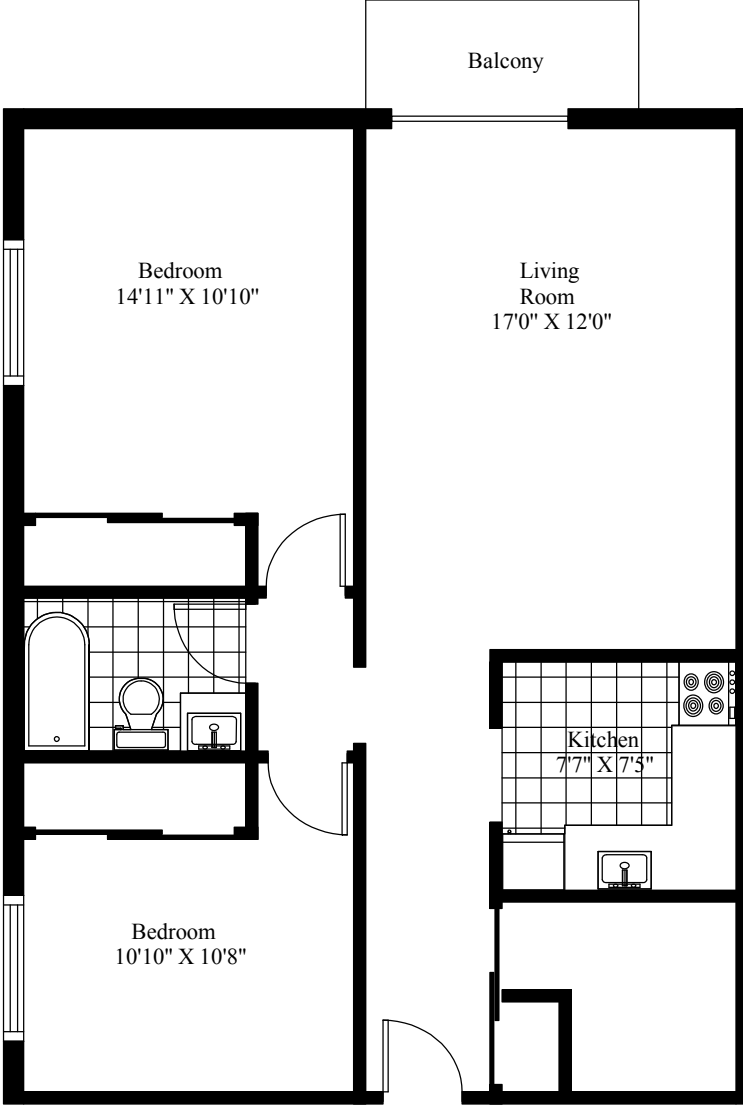

246 Bedford Highway
Typical Two Bedroom

Main Living Area = 781 Square Feet