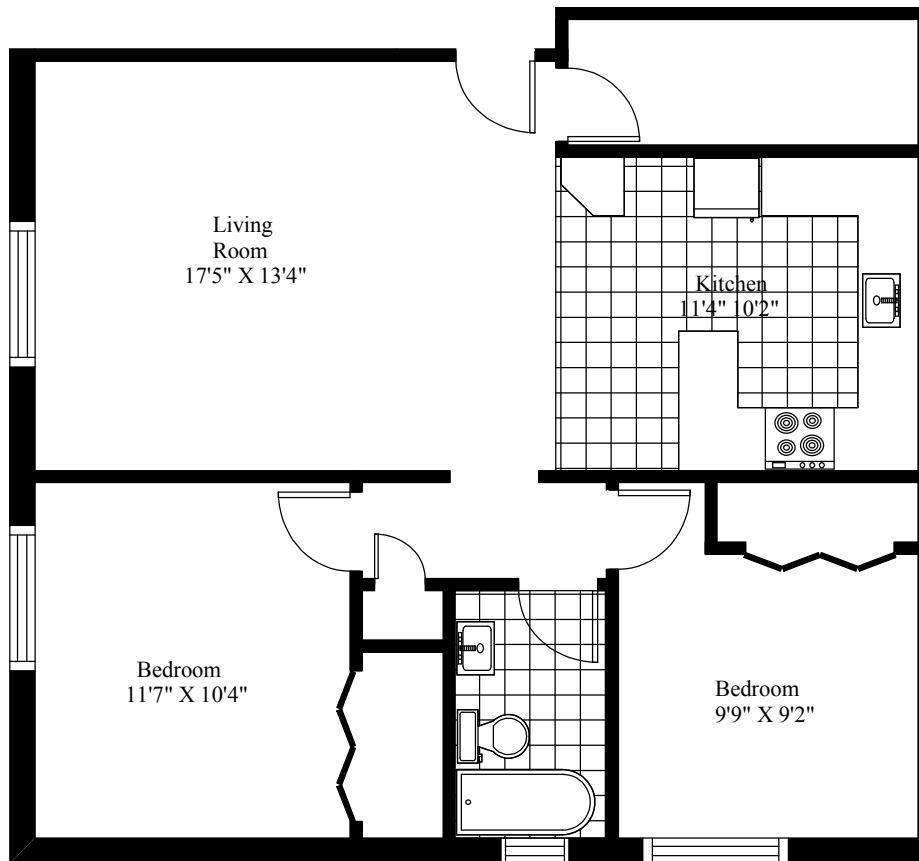

Cedar Glen Apartments Typical Two Bedroom

Main Living Area = 808 Square Feet