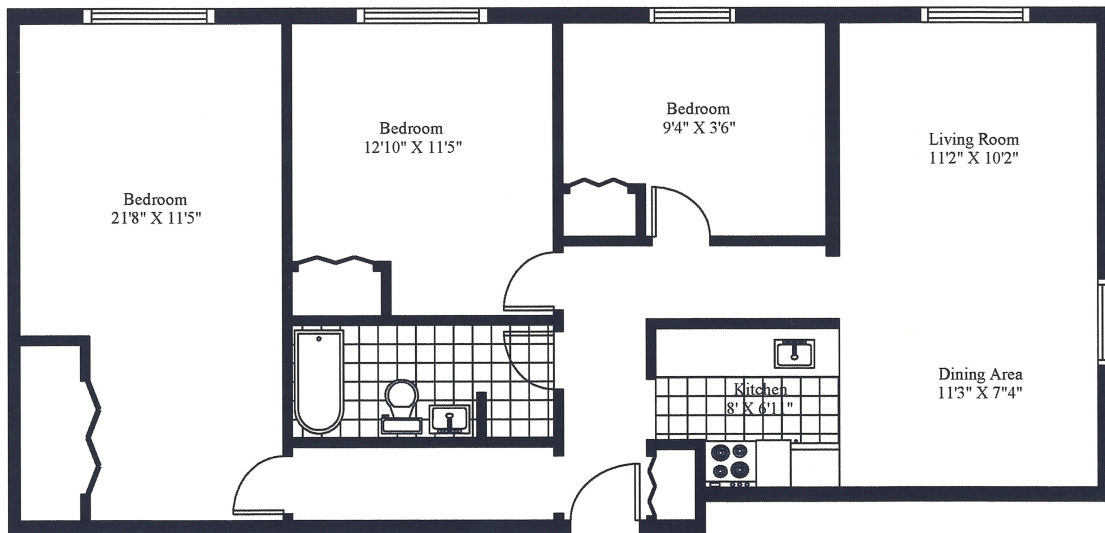

290 Parkside/Westwood Apartments  
Typical 3 Bedroom

Unit Gross Area = 1,058 Square Feet