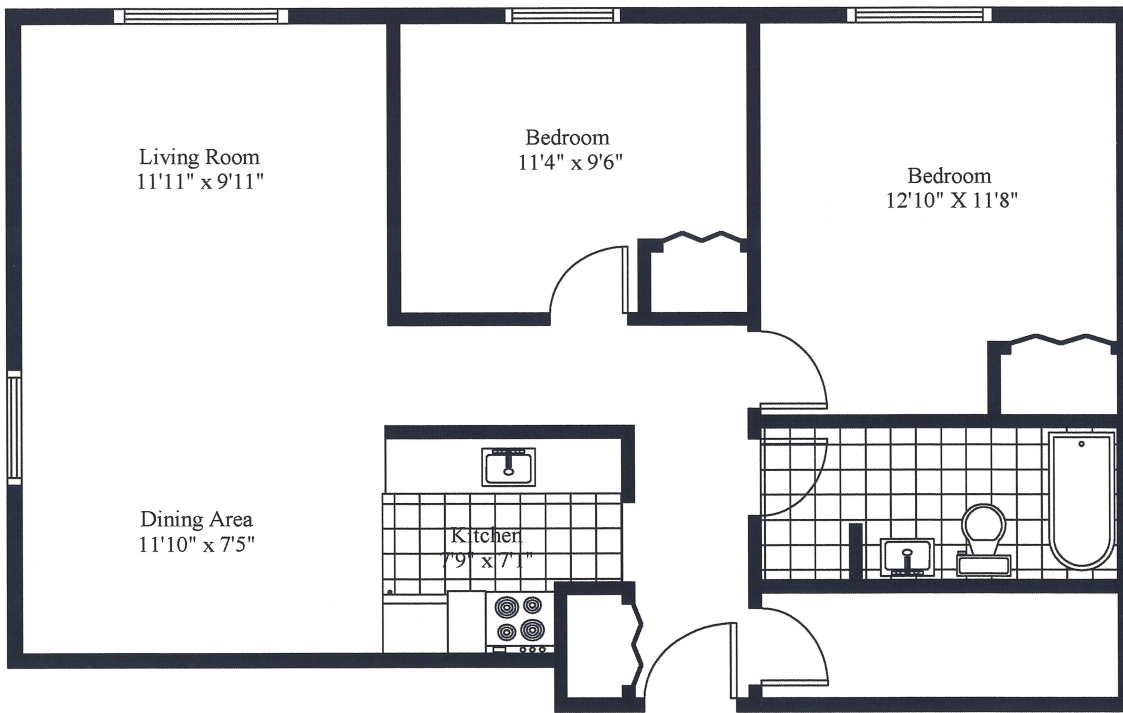

290 Parkside/Westwood Apartments  
Typical 2 Bedroom

Unit Gross Area = 804 Square Feet