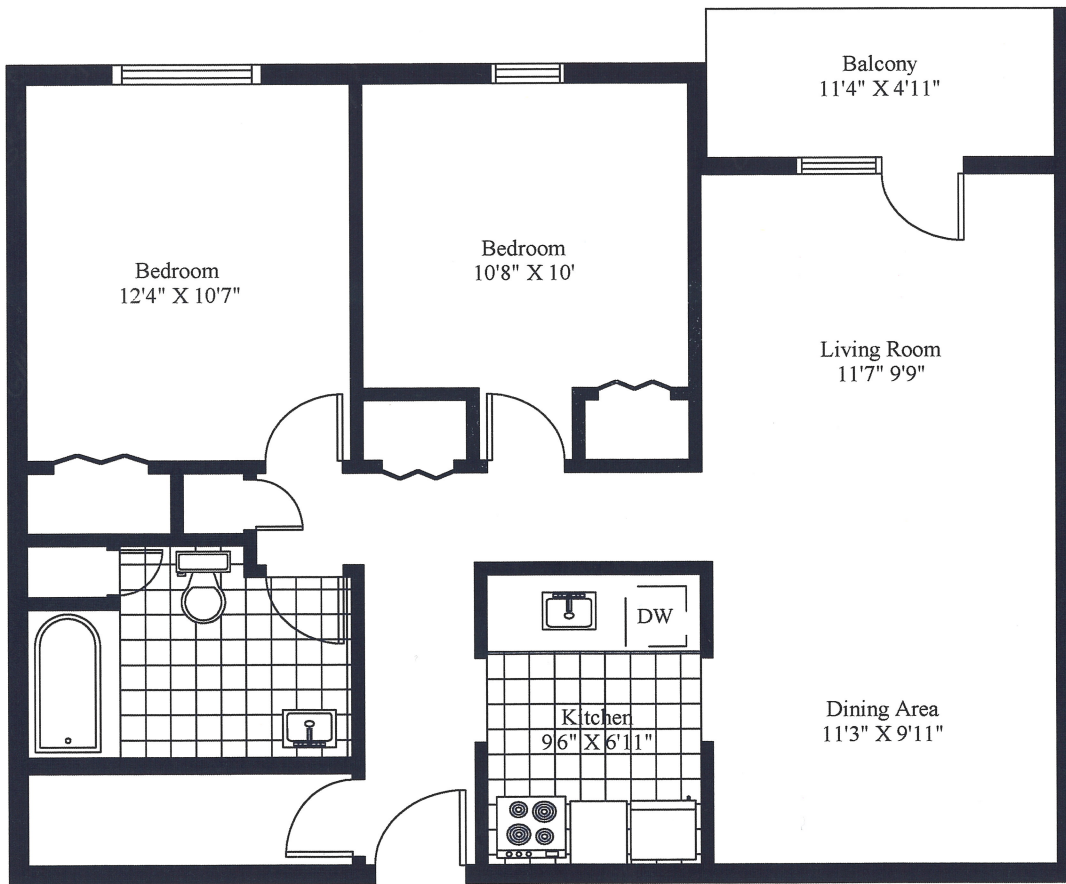

293 Church Street/Hester & Church
Typical 2 Bedroom

Unit Gross Area = 878 Square Feet