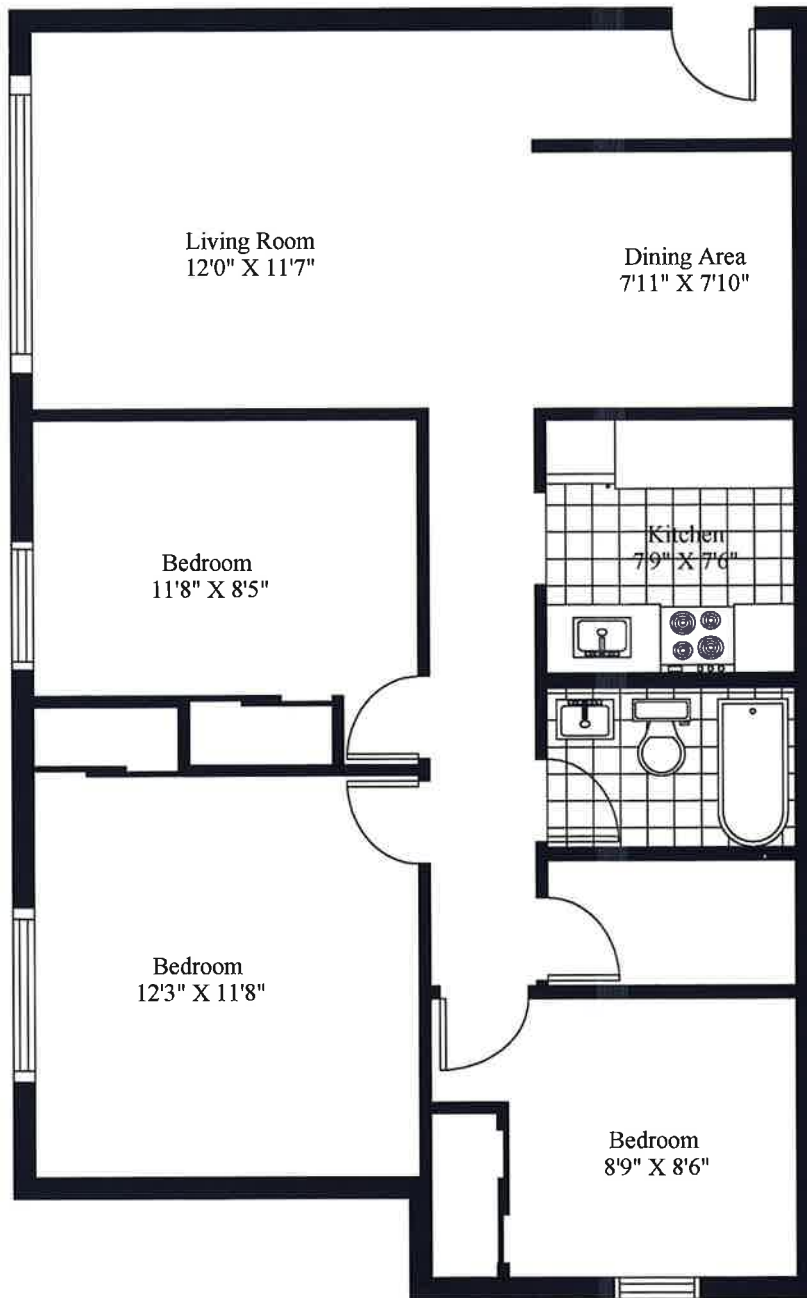

Ridgeview Apartments, 99 Lincoln Road
Typical 3 Bedroom

Unit Gross Area = 900 Square Feet