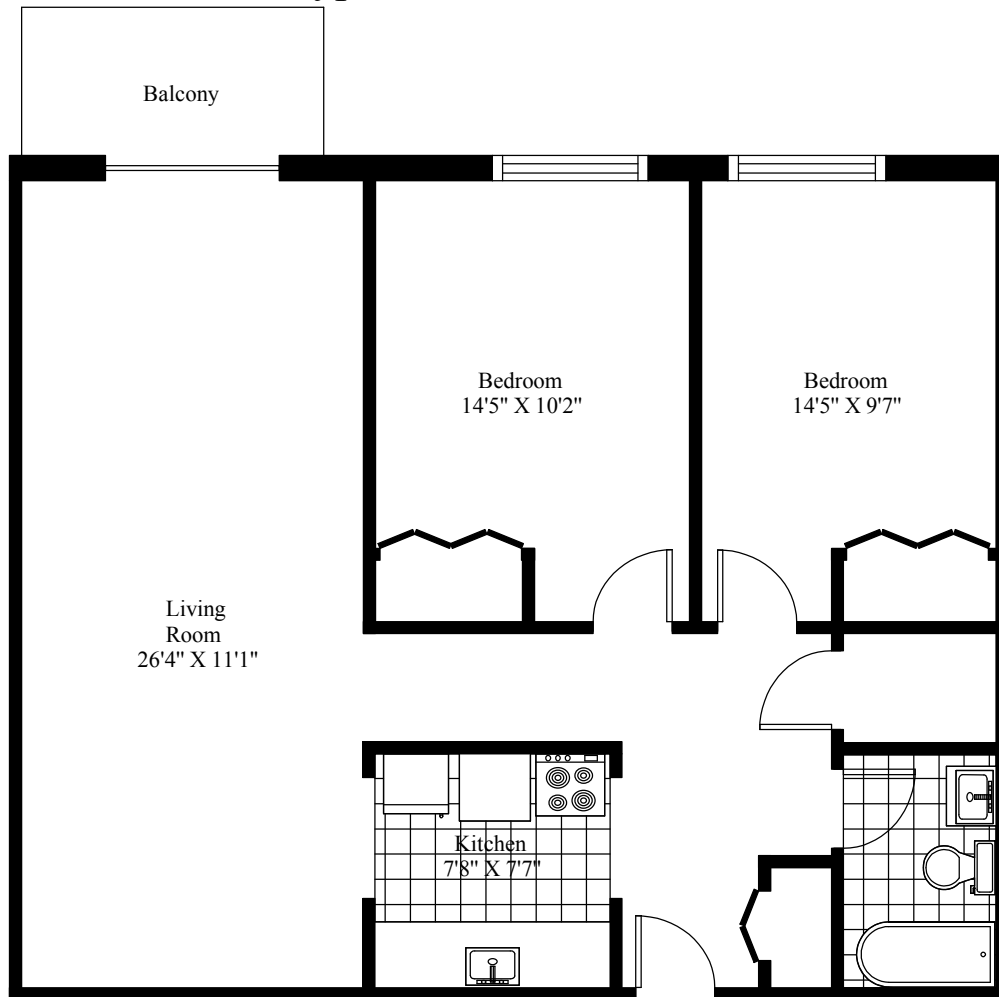

3 Dillman Place
Typical Two Bedroom

Main Living Area = 884 Square Feet