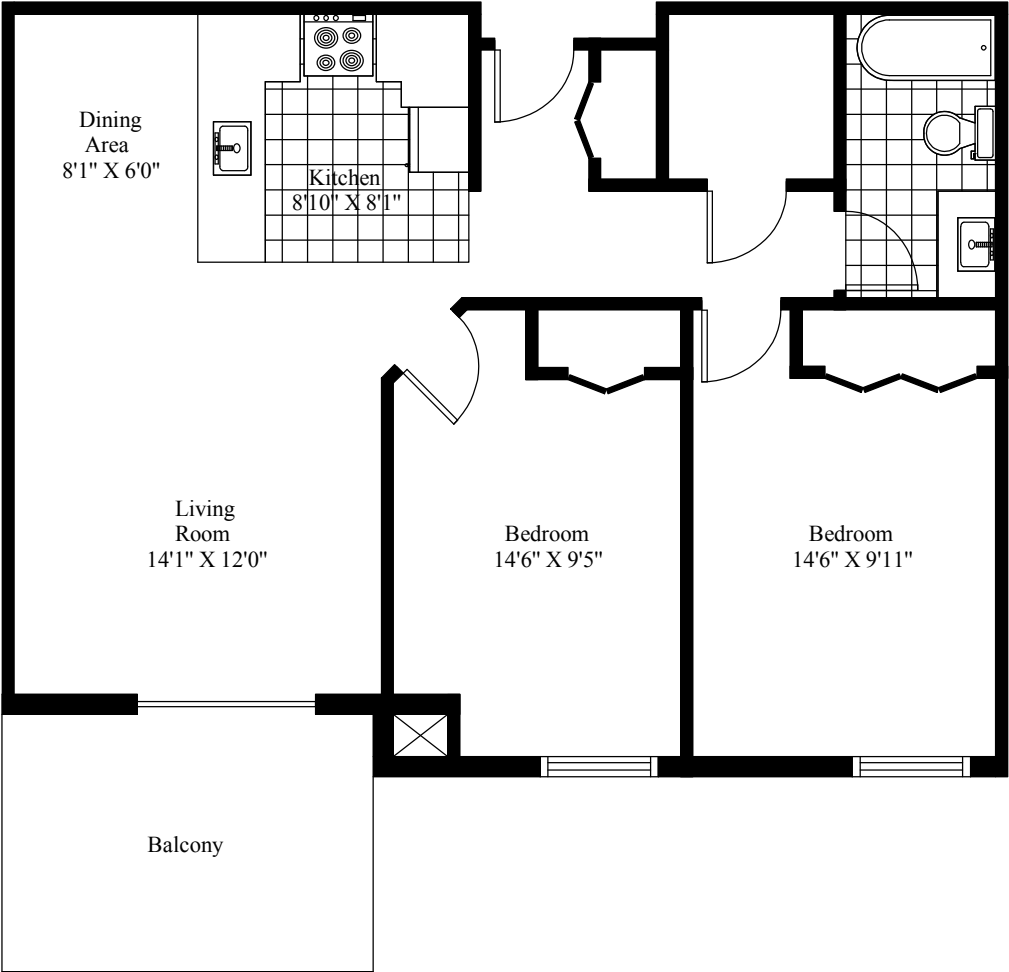

Shakespeare Drive
Typical Two Bedroom

Main Living Area = 786 Square Feet