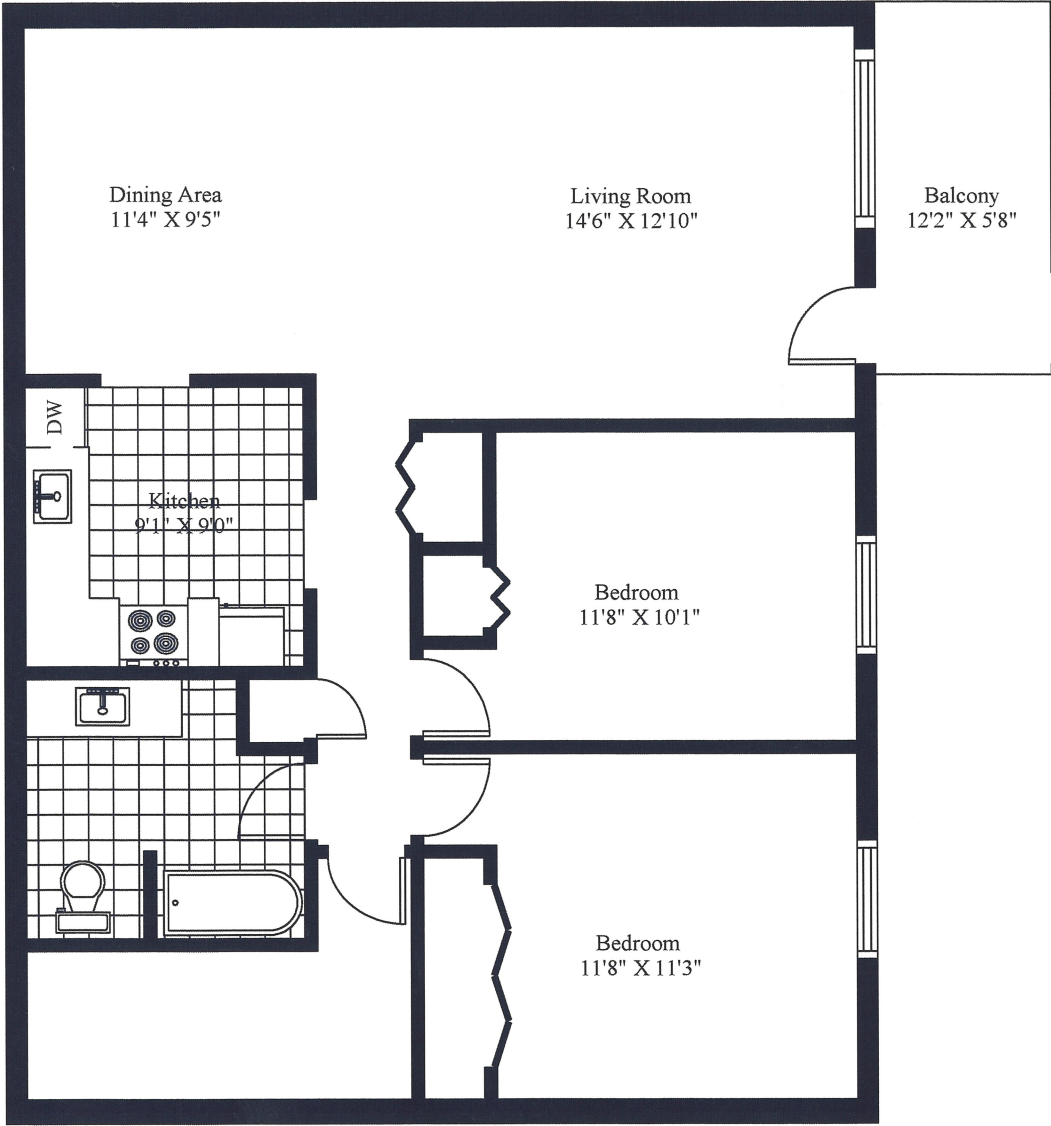

364-368 Gauvin Drive
Typical 2 Bedroom

Unit Gross Area = 1,021 Square Feet