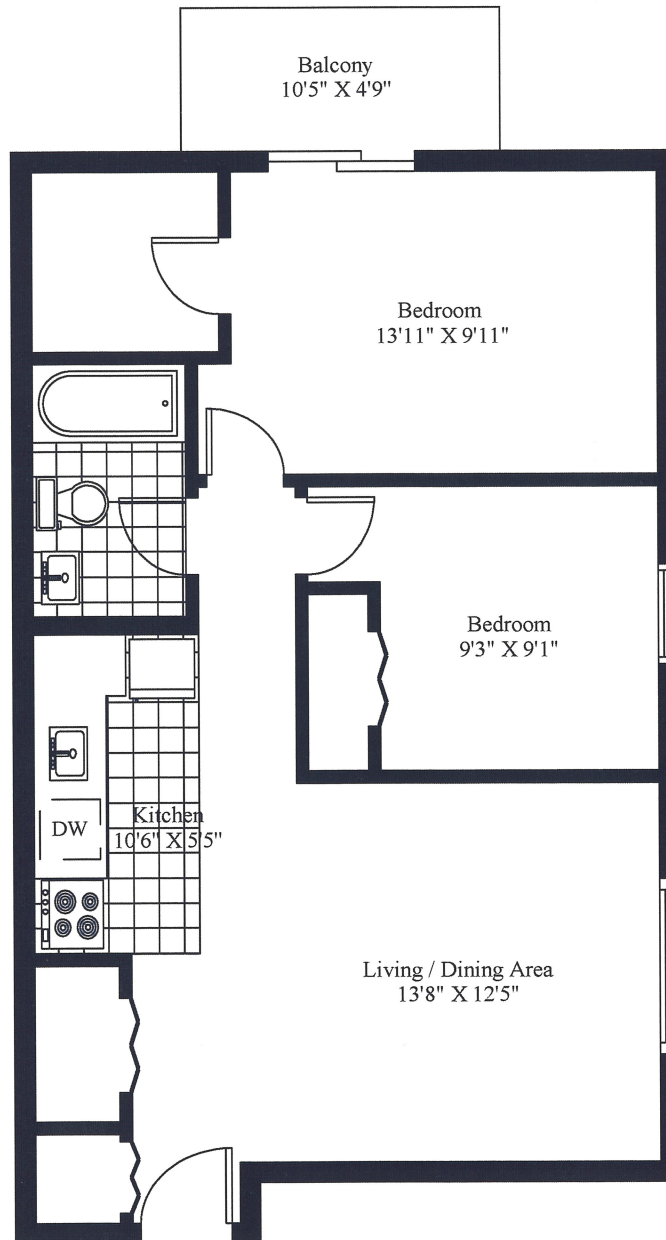

37 Somerset Typical 2 Bedroom

Unit Gross Area = 725 Square Feet