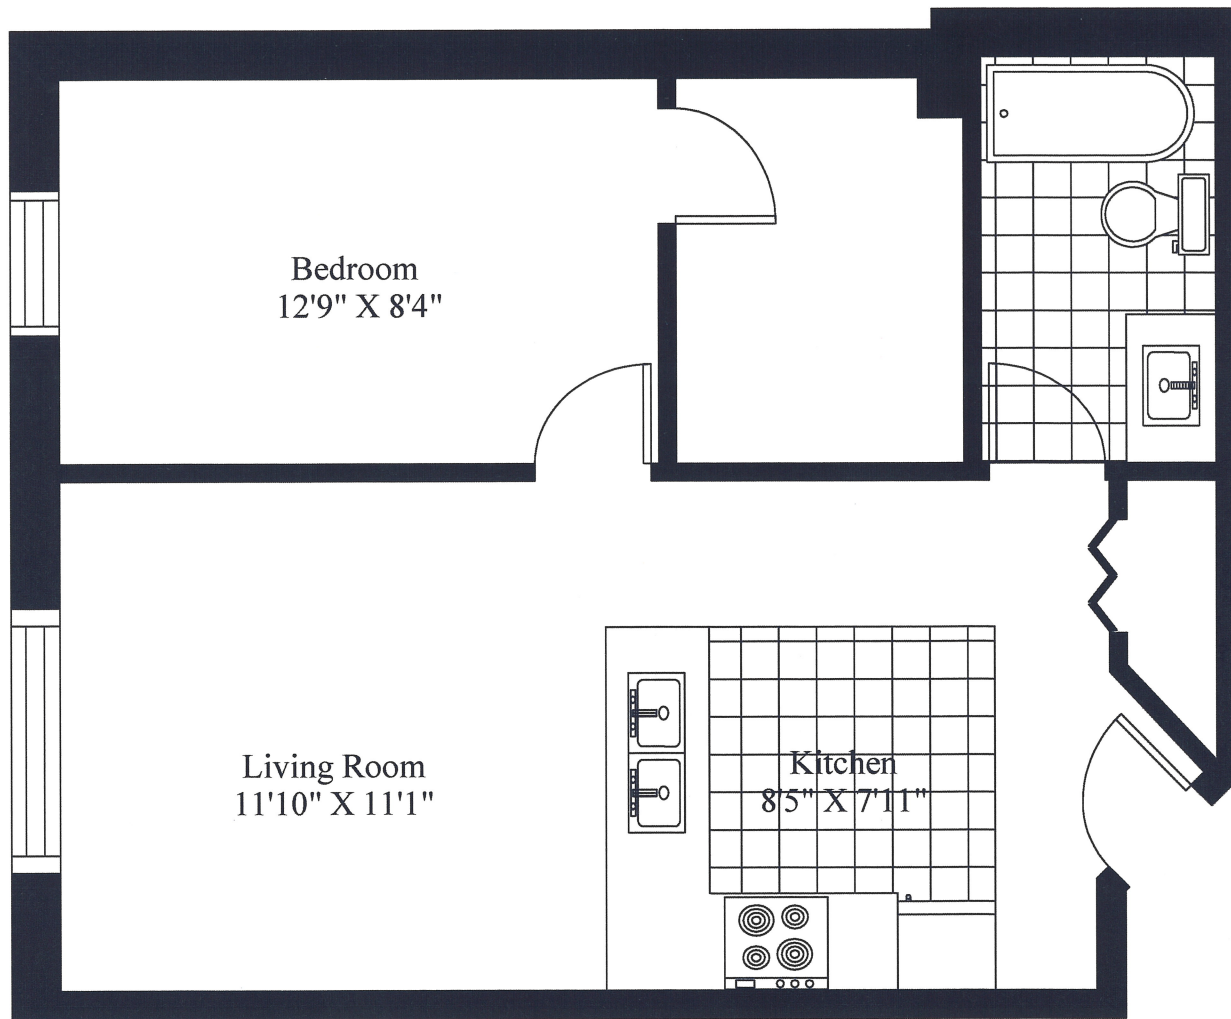

37 Somerset Typical 1 Bedroom

Unit Gross Area = 548 Square Feet