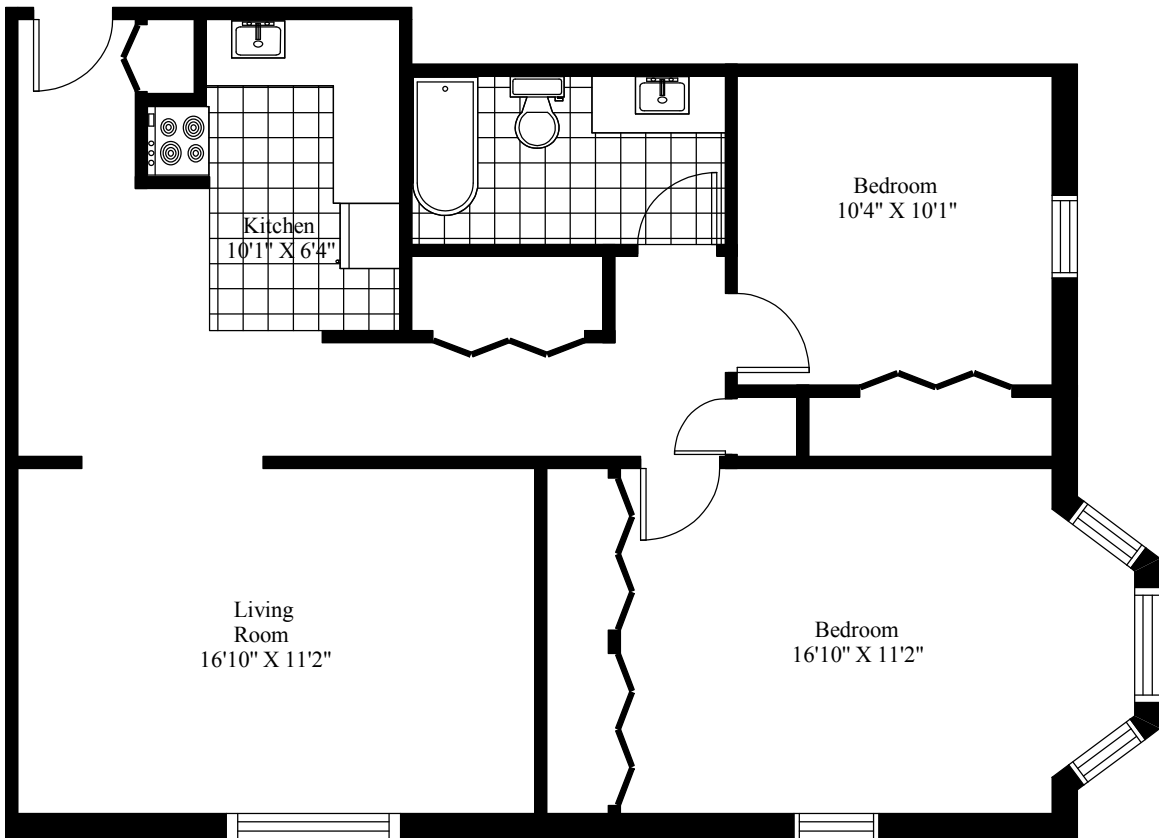

Kensington Court  
Typical Two Bedroom

Main Living Area = 921 Square Feet