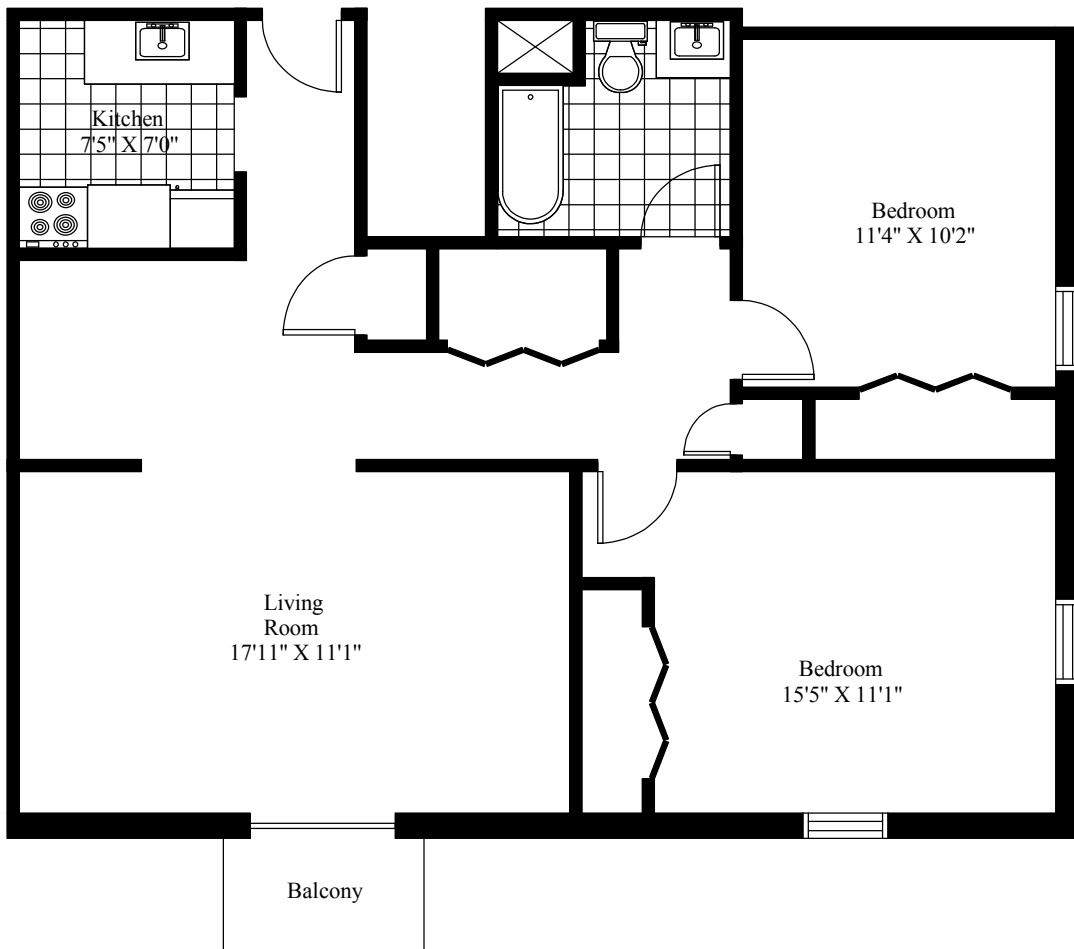

## Kensington Court Typical Two Bedroom

Main Living Area = 905 Square Feet