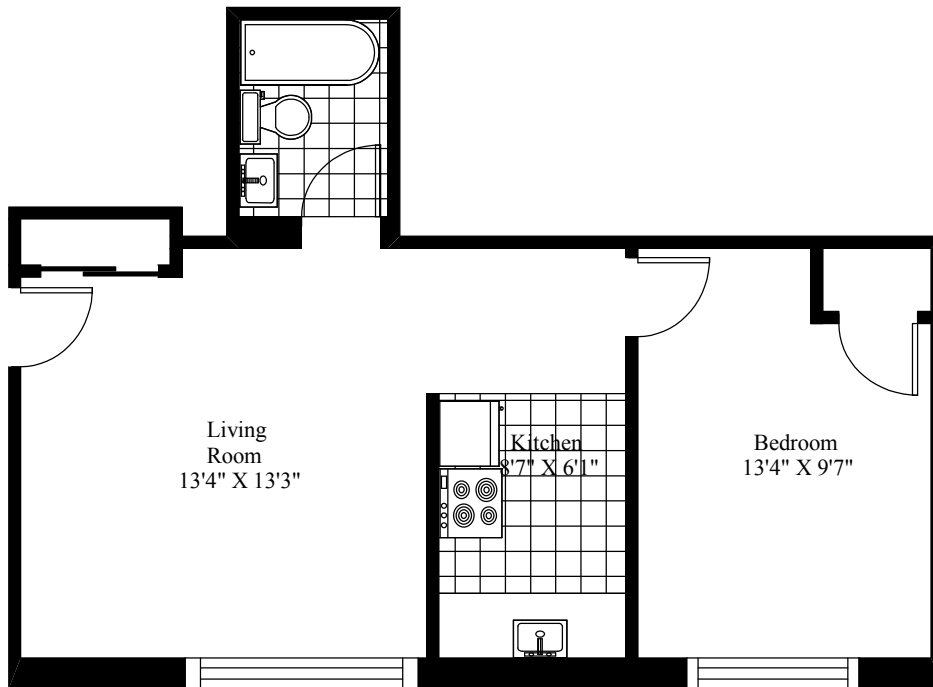

Newcastle Apartments Typical One Bedroom

Main Living Area = 484 Square Feet