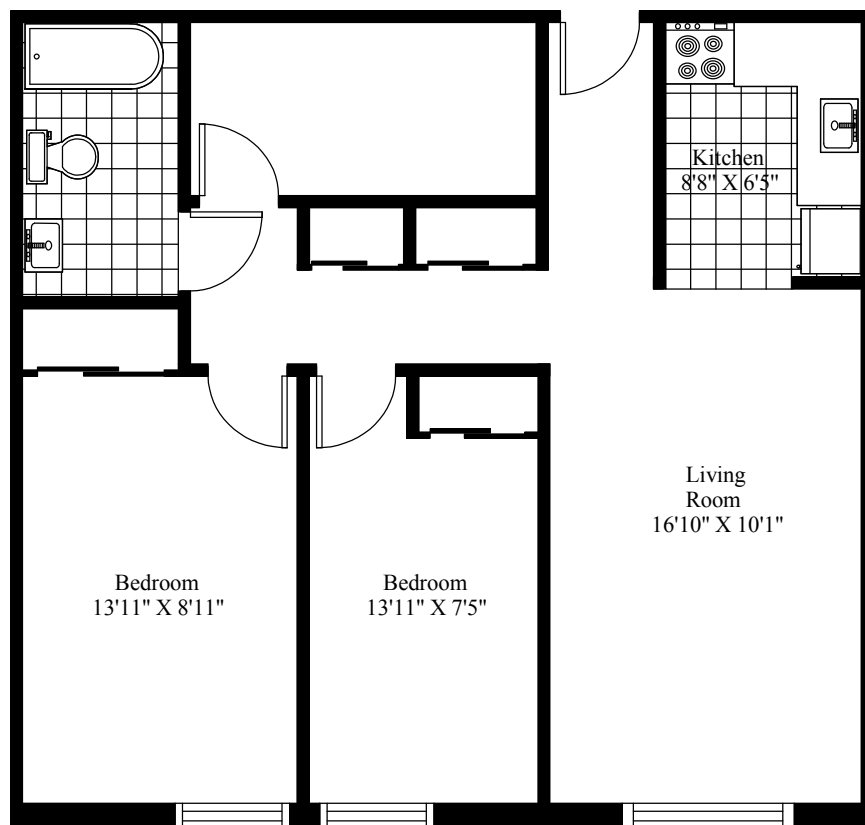

Mount Pleasant Manor  
Typical Two Bedroom

Main Living Area = 744 Square Feet