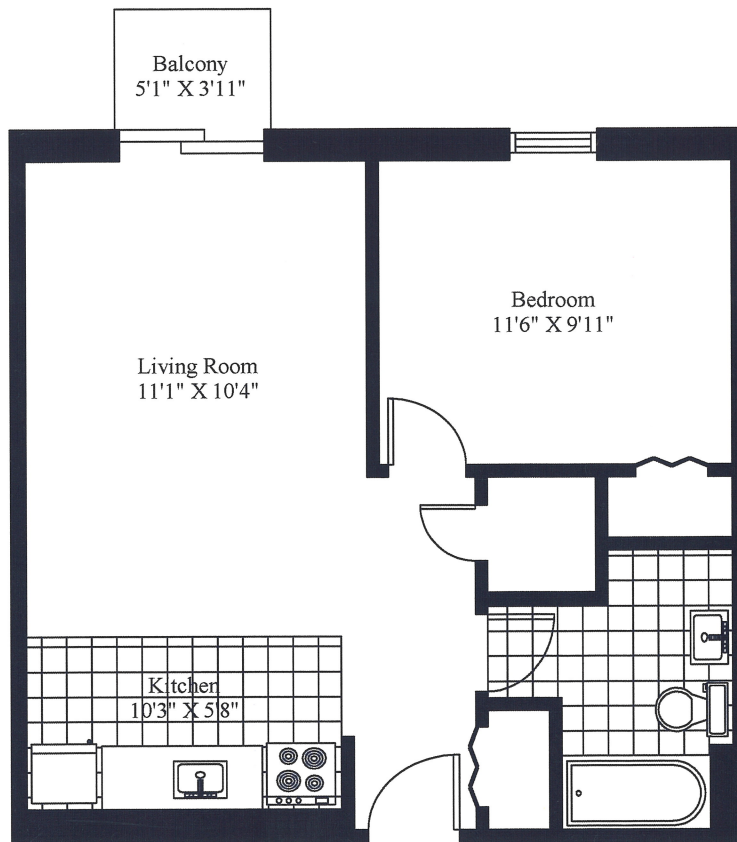

40 Technology Drive/Blue Rock Estates
Typical 1 Bedroom

Unit Gross Area = 550 Square Feet