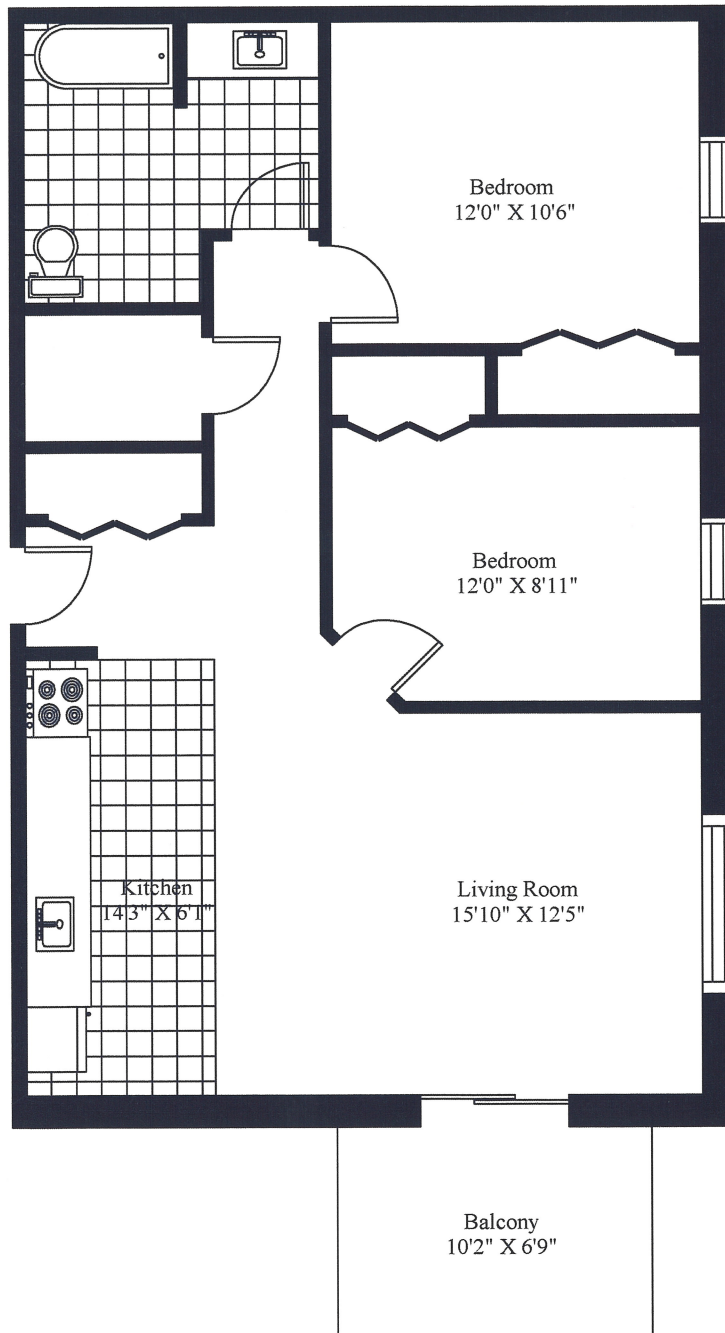

40 Technology Drive/Blue Rock Estates
Typical 2 Bedroom

Unit Gross Area = 856 Square Feet