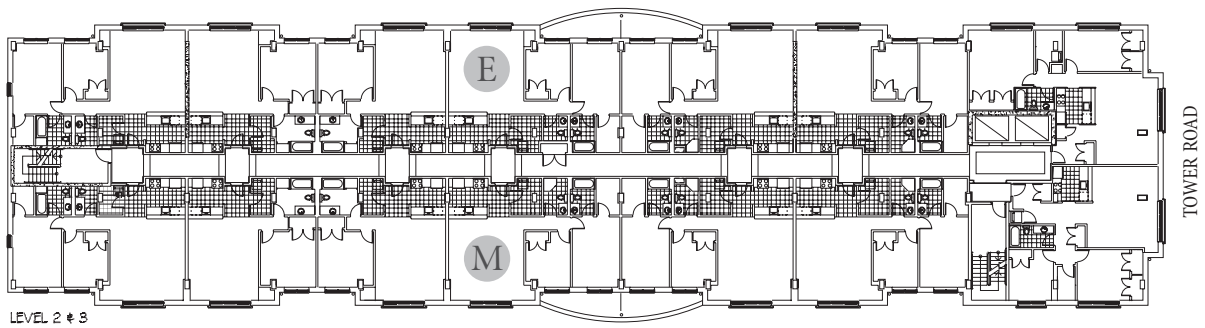

CHAPTER HOUSE

LUXURY APARTMENTS

UNIT TYPE E - LEVELS 2 & 3
UNIT TYPE M SIMILAR - LEVELS 2 & 3

AREA UNIT E: 1011 S.F.
AREA UNIT M: 1031 S.F.

Specifications and layouts subject to change. All measurements are approximate.