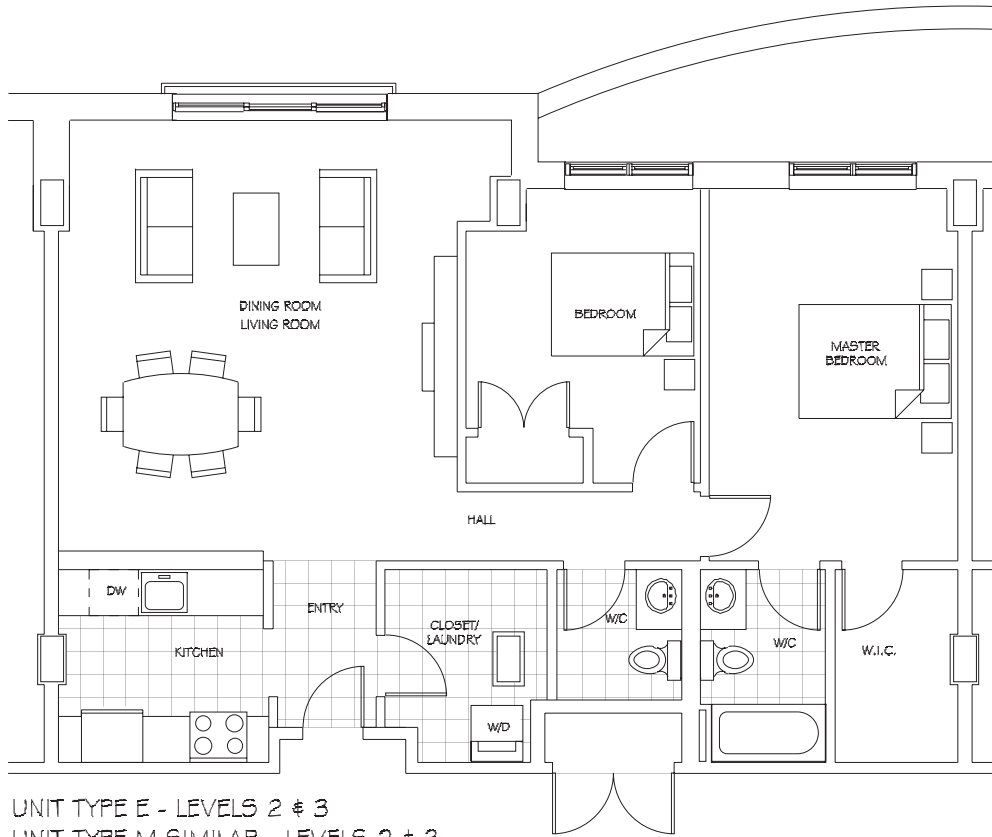

CHAPTER HOUSE

LUXURY APARTMENTS

UNIT TYPE E - LEVELS 2 & 3
UNIT TYPE M SIMILAR - LEVELS 2 & 3

AREA UNIT E: 1011 S.F.
AREA UNIT M: 1031 S.F.

Specifications and layouts subject to change. All measurements are approximate.