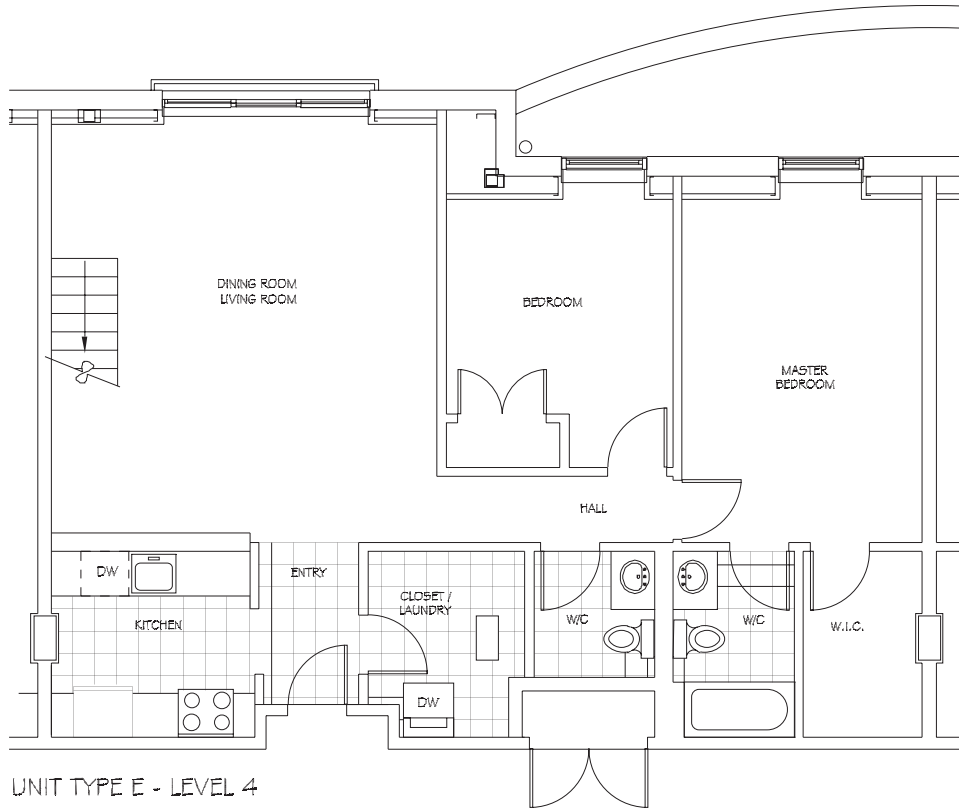

# CHAPTER HOUSE

LUXURY APARTMENTS

UNIT TYPE E - LEVEL 4  
UNIT TYPE M SIMILAR - LEVEL 4

AREA UNIT E: 1207 S.F.  
AREA UNIT M: 1225 S.F.

LEVEL 4

UNIVERSITY AVENUE

TOWER ROAD

Specifications and layouts subject to change. All measurements are approximate.