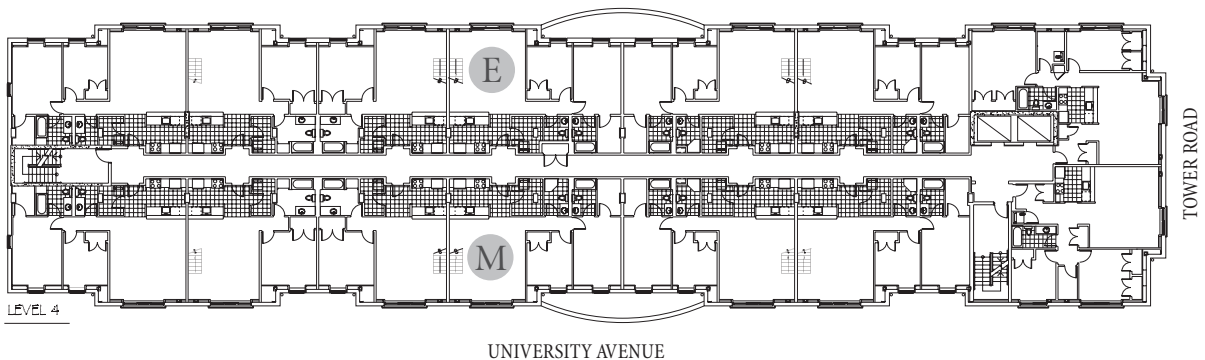

# CHAPTER HOUSE

LUXURY APARTMENTS

UNIT TYPE E - LEVEL 4  
UNIT TYPE M SIMILAR - LEVEL 4

AREA UNIT E: 1207 S.F.  
AREA UNIT M: 1225 S.F.

LEVEL 4

UNIVERSITY AVENUE

TOWER ROAD

Specifications and layouts subject to change. All measurements are approximate.