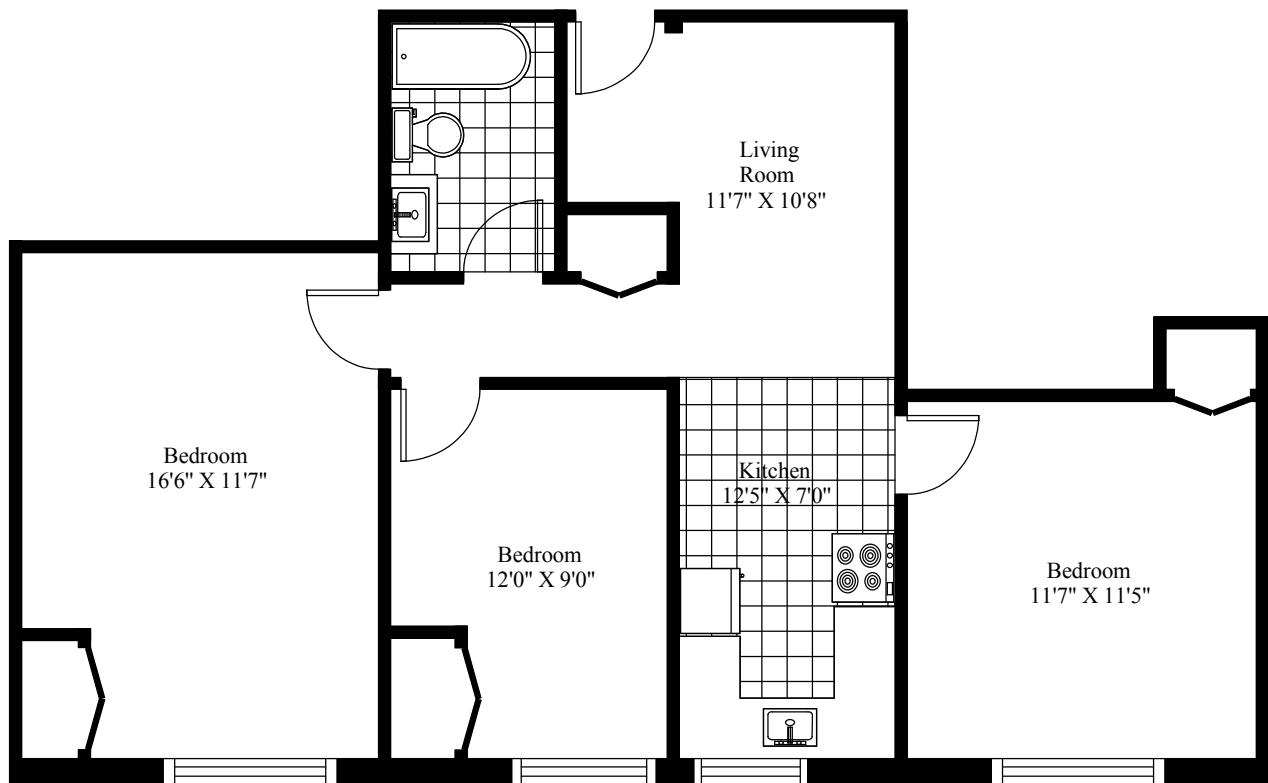

Cornwall Manor
Typical Three Bedroom

Main Living Area = 807 Square Feet