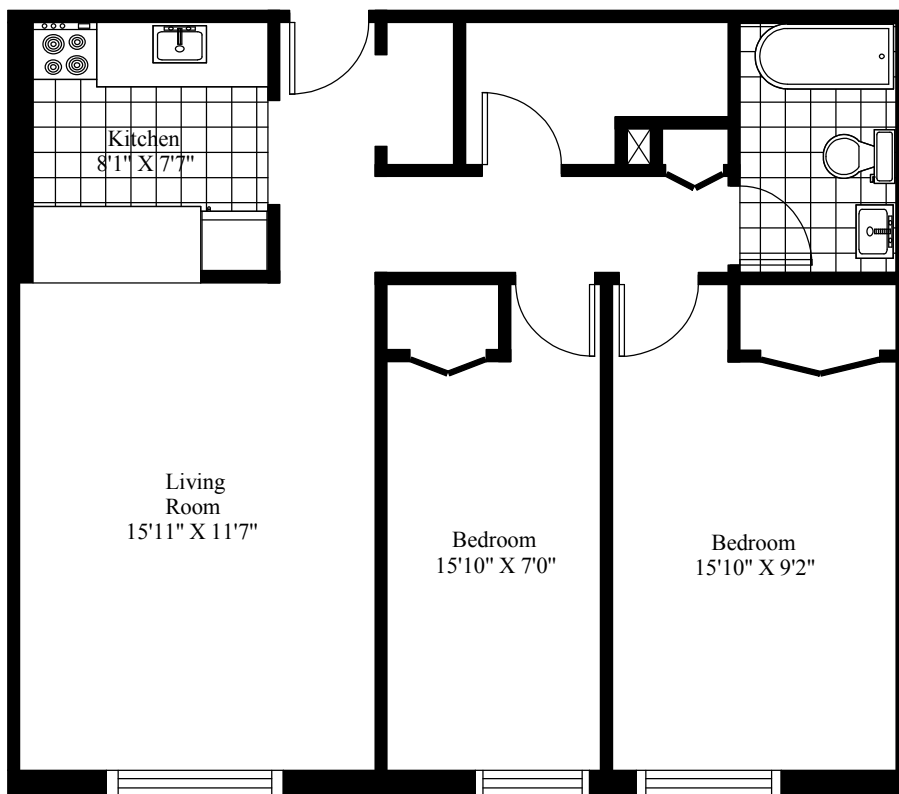

Cornwall Manor Typical Two Bedroom

Main Living Area = 744 Square Feet