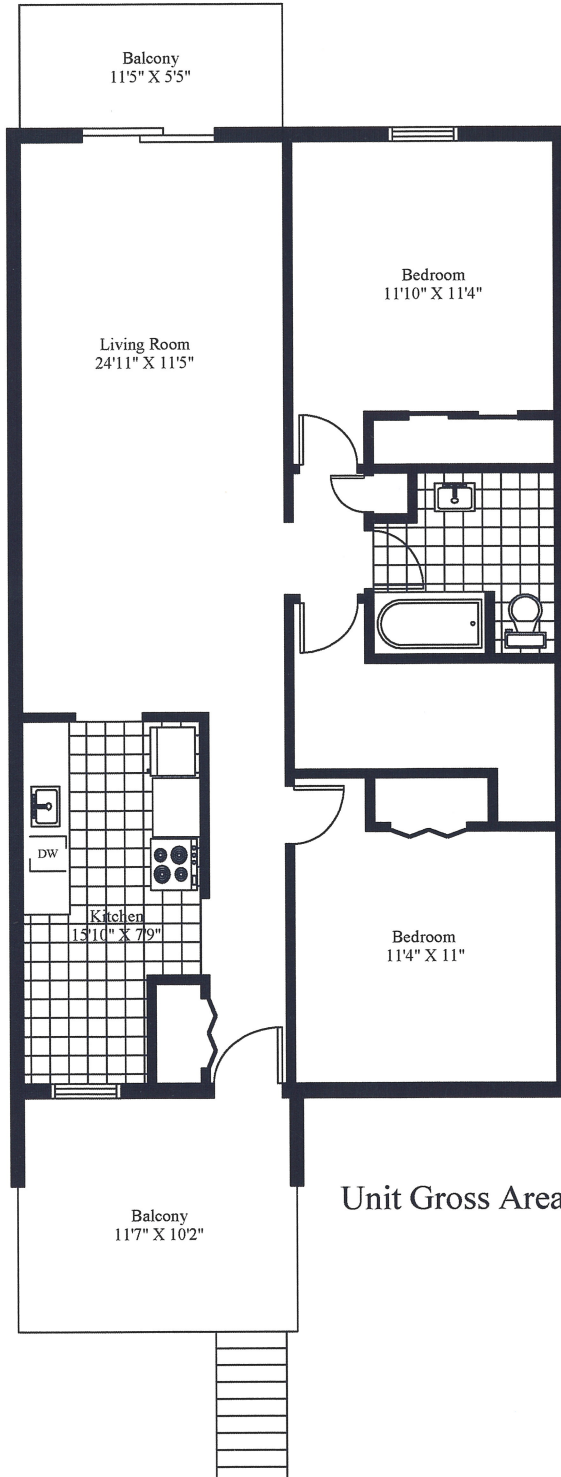

46 Strathmore/Strathmore Apartments
Typical 2 Bedroom

Unit Gross Area = 1,004 Square Feet