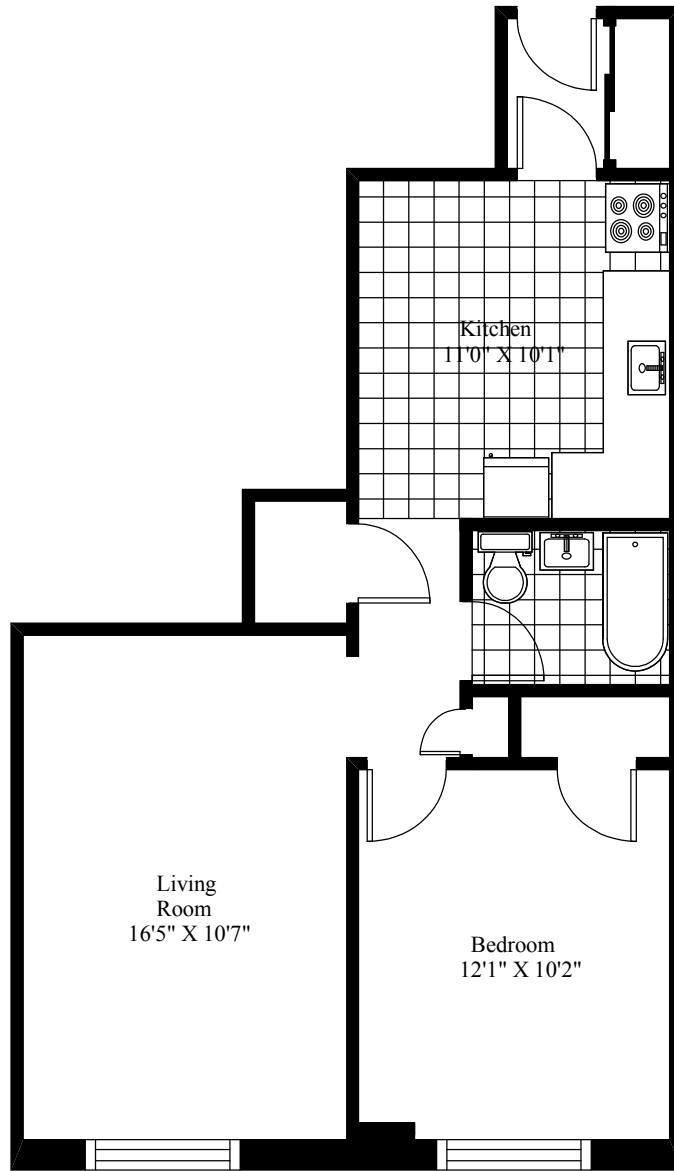

Newcastle Apartments Typical One Bedroom

Main Living Area = 580 Square Feet