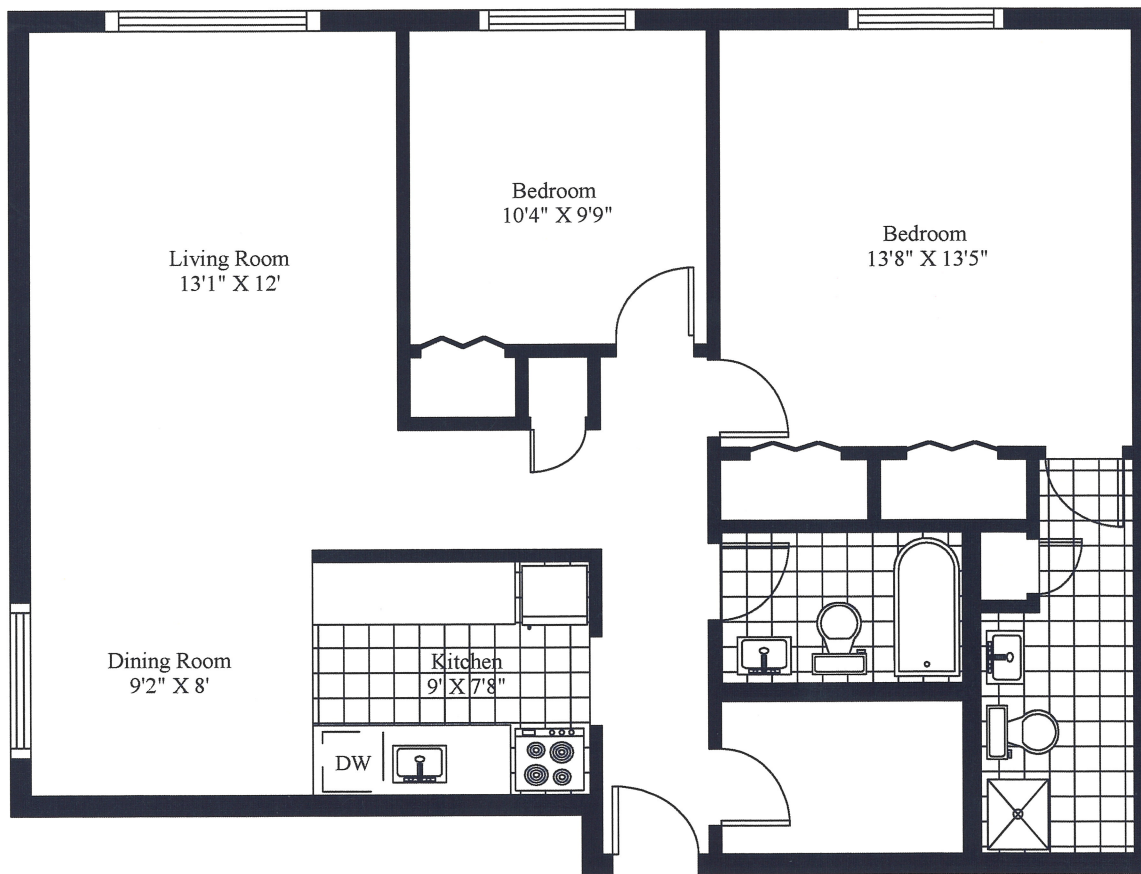

50 Greenfields Typical 2 Bedroom

Unit Gross Area = 992 Square Feet