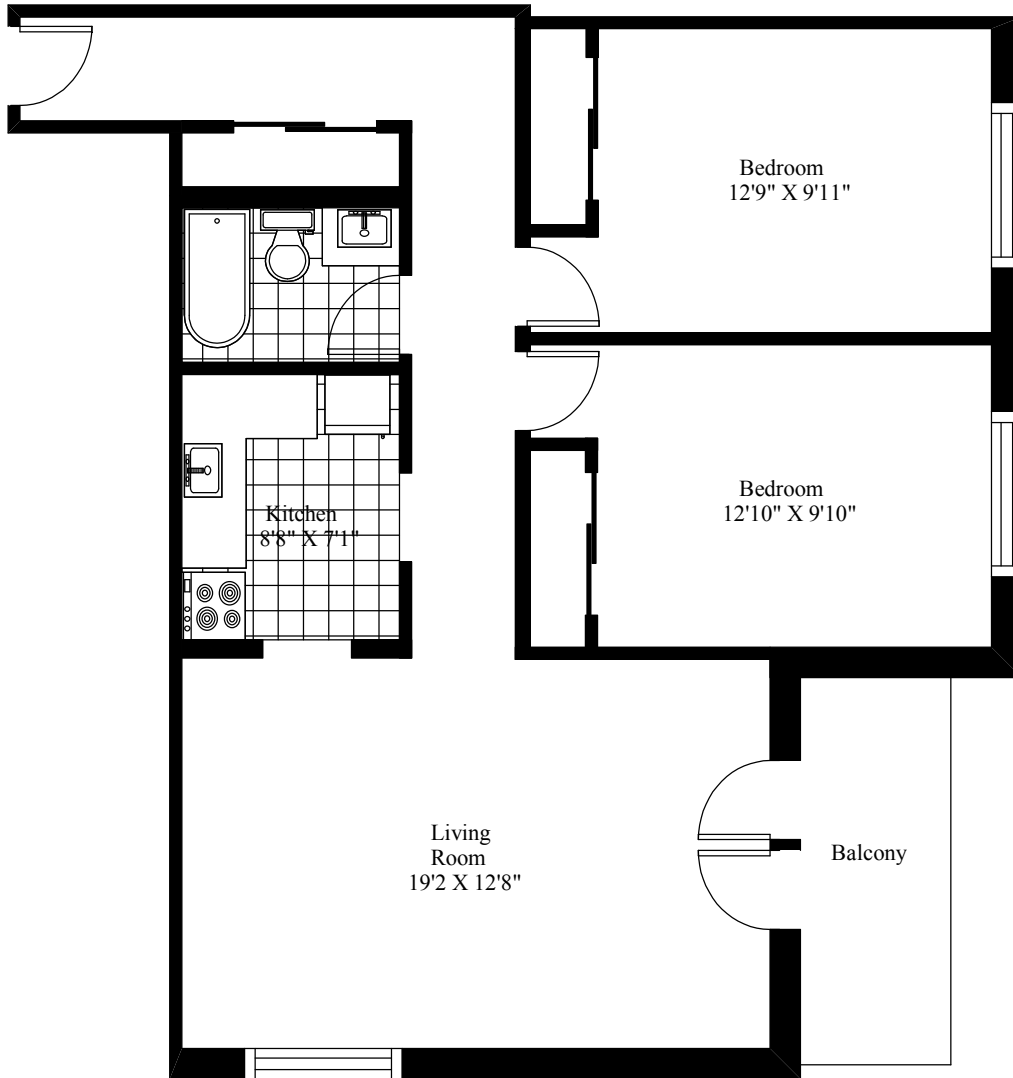

5206 Tobin Street
Typical Two Bedroom

Main Living Area = 880 Square Feet