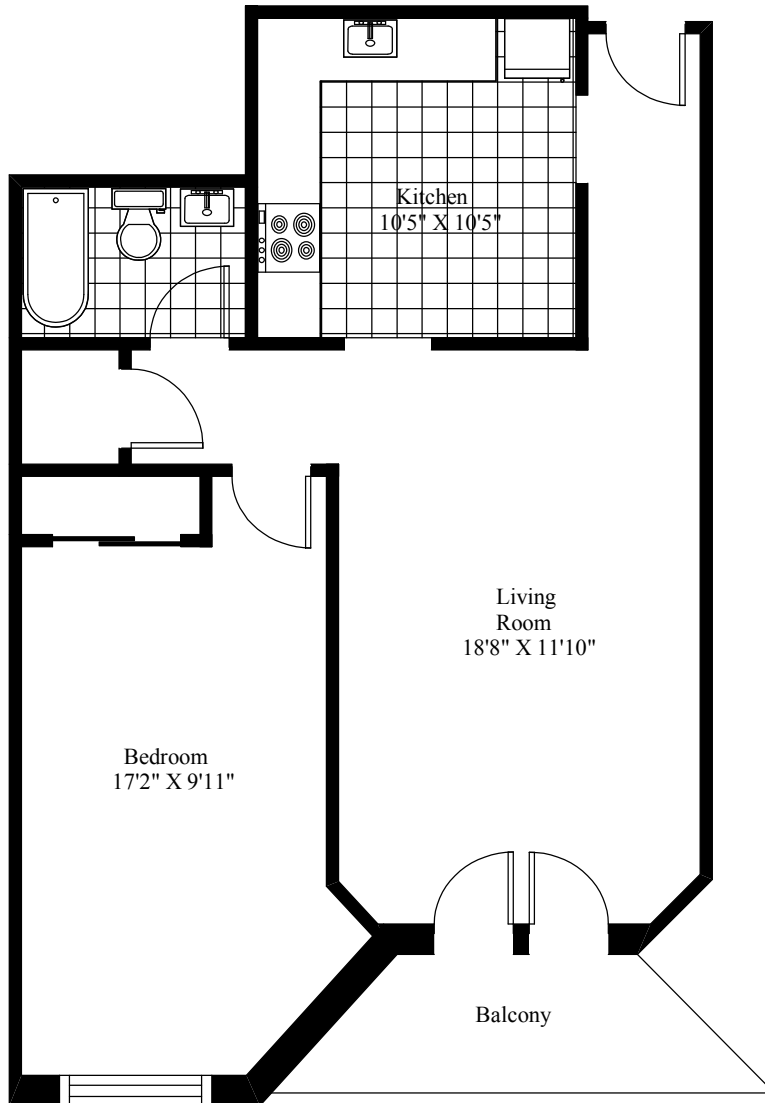

5206 Tobin Street
Typical One Bedroom

Main Living Area = 701 Square Feet