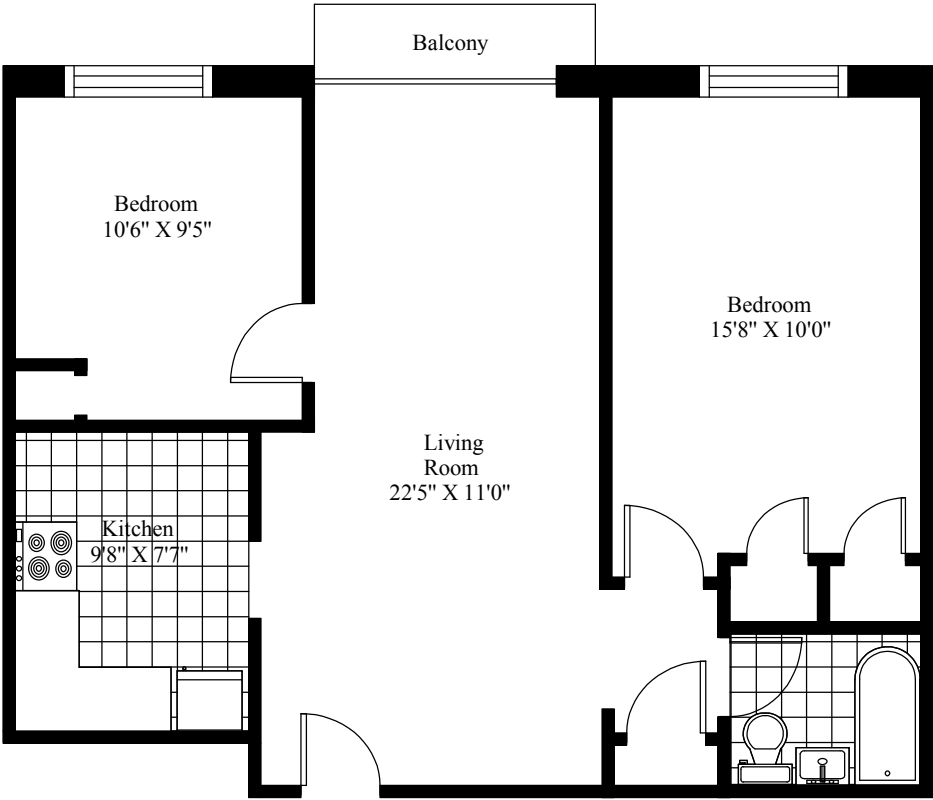

5240 Kent Street
Typical Two Bedroom

Main Living Area = 700 Square Feet