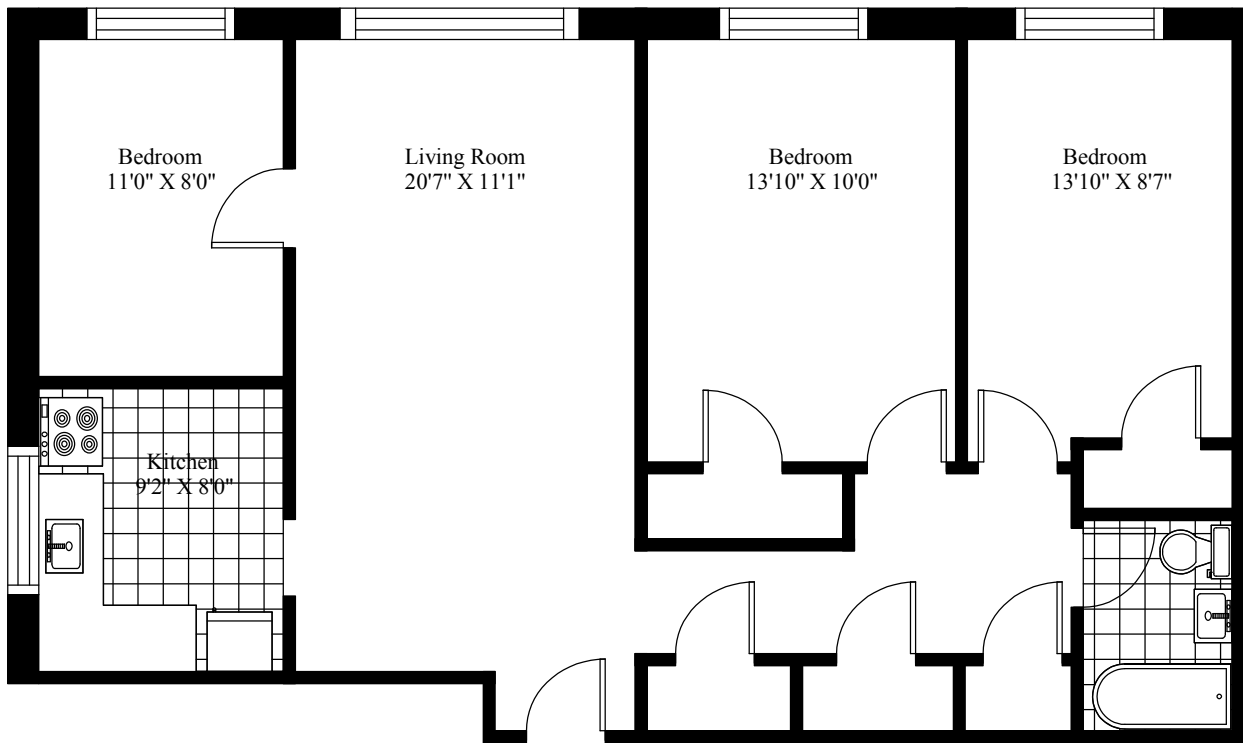

5240 Kent Street
Typical Three Bedroom

Main Living Area = 930 Square Feet